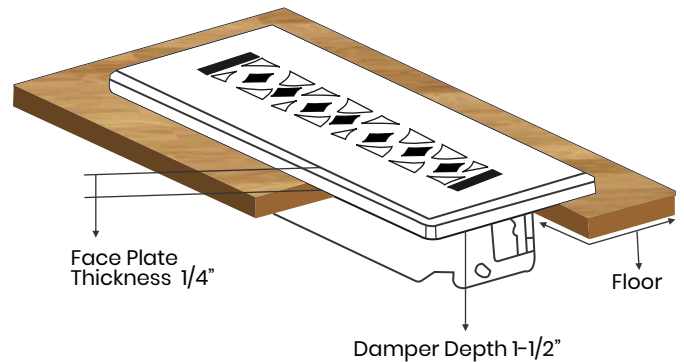

Floor Register:

Size 2"x10"

Model: VR 100

Design: Tudor Mashroom

Metal:

Cast Aluminum & Cast Iron

Available Colors:

Black, Brown & White

PRIMA FLOOR REGISTER

SIZE 2"X10"

Duct	Opening	2"X10"
Outer Face Plate	Length	12"
Outer Face Plate	Width	4"
Damper at back	Depth	1-1/2"