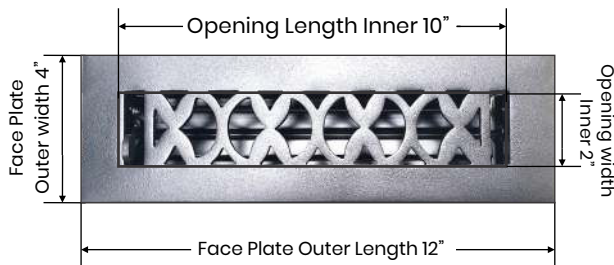

Floor Register:

Size 2"x10"

Model: VR 100

Design: Tudor Mashroom

Metal:

Cast Aluminum & Cast Iron

Available Colors:

Black, Brown & White

PRIMA FLOOR REGISTER

SIZE 2"X10"

Duct	Opening	2"X10"
Outer Face Plate	Length	12"
Outer Face Plate	Width	4"
Damper at back	Depth	1-1/2"