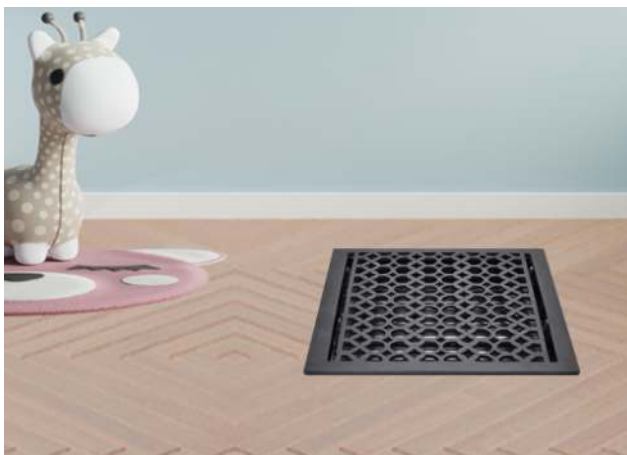

**Floor Register:**

Size 14"x14"

**Model:** VR 100

**Design:** Tudor Mashroom

**Metal:**

Cast Aluminum & Cast Iron

**Available Colors:**

Black, Brown & White

**PRIMA FLOOR REGISTER**

**SIZE 14"X14"**

<b>Duct</b>	Opening	14"X14"
<b>Outer Face Plate</b>	Length	15"
<b>Outer Face Plate</b>	Width	14-1/4"
<b>Damper at back</b>	Depth	1-1/2"