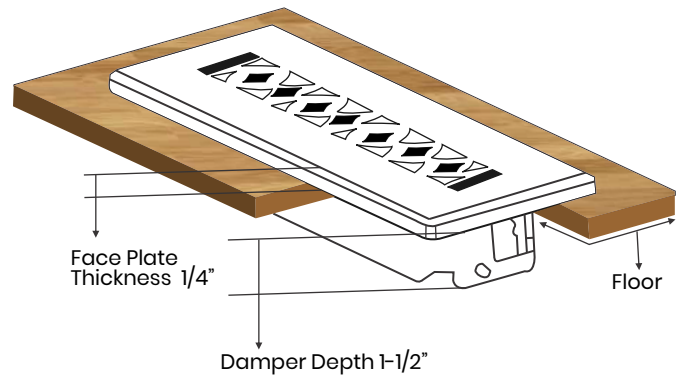

**Floor Register:**

Size 14"x14"

**Model:** VR 100

**Design:** Tudor Mashroom

**Metal:**

Cast Aluminum & Cast Iron

**Available Colors:**

Black, Brown & White

**PRIMA FLOOR REGISTER**

**SIZE 14"X14"**

<b>Duct</b>	Opening	14"X14"
<b>Outer Face Plate</b>	Length	15"
<b>Outer Face Plate</b>	Width	14-1/4"
<b>Damper at back</b>	Depth	1-1/2"