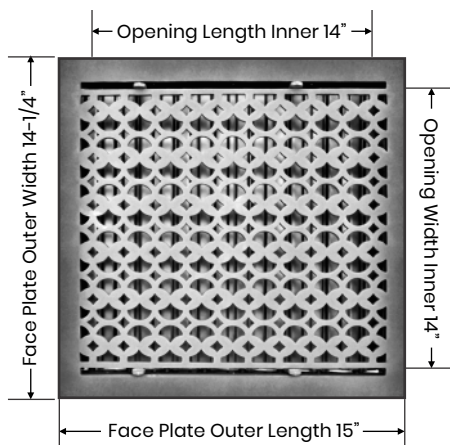

**Floor Register:**

Size 14"x14"

**Model:** VR 100

**Design:** Tudor Mashroom

**Metal:**

Cast Aluminum & Cast Iron

**Available Colors:**

Black, Brown & White

**PRIMA FLOOR REGISTER**

**SIZE 14"X14"**

<b>Duct</b>	Opening	14"X14"
<b>Outer Face Plate</b>	Length	15"
<b>Outer Face Plate</b>	Width	14-1/4"
<b>Damper at back</b>	Depth	1-1/2"