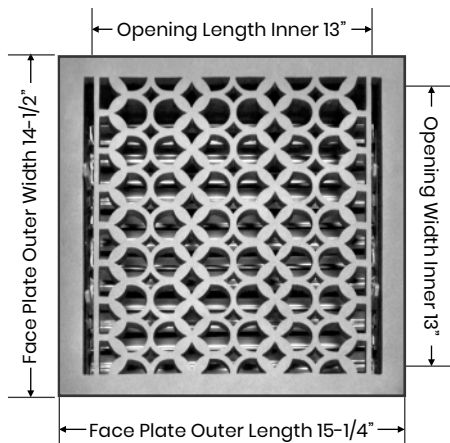

Floor Register:

Size 13"x13"

Model: VR 100

Design: Tudor Mashroom

Metal:

Cast Aluminum & Cast Iron

Available Colors:

Black, Brown & White

PRIMA FLOOR REGISTER

SIZE 13"X13"

Duct	Opening	13"X13"
Outer Face Plate	Length	15-1/4"
Outer Face Plate	Width	14-1/2"
Damper at back	Depth	1-1/2"