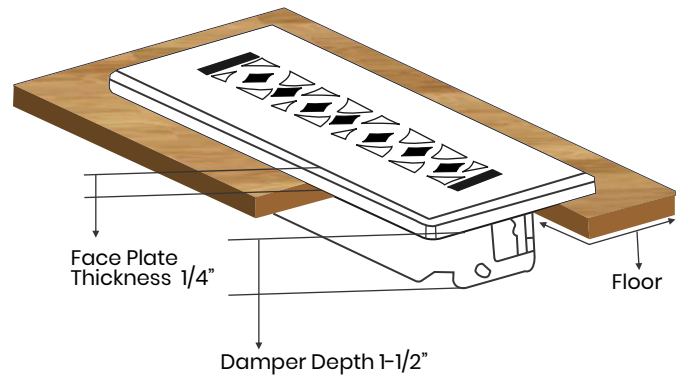

Floor Register:

Size 13"x13"

Model: VR 100

Design: Tudor Mashroom

Metal:

Cast Aluminum & Cast Iron

Available Colors:

Black, Brown & White

PRIMA FLOOR REGISTER

SIZE 13"X13"

Duct	Opening	13"X13"
Outer Face Plate	Length	15-1/4"
Outer Face Plate	Width	14-1/2"
Damper at back	Depth	1-1/2"