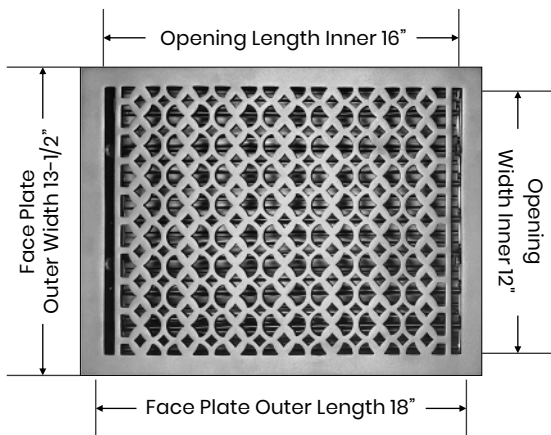

**Floor Register:**

Size 12"x16"

**Model:** VR 100

**Design:** Tudor Mashroom

**Metal:**

Cast Aluminum & Cast Iron

**Available Colors:**

Black, Brown & White

**PRIMA FLOOR REGISTER**

**SIZE 12"X16"**

<b>Duct</b>	Opening	12"X16"
<b>Outer Face Plate</b>	Length	18"
<b>Outer Face Plate</b>	Width	13-1/2"
<b>Damper at back</b>	Depth	1-1/2"