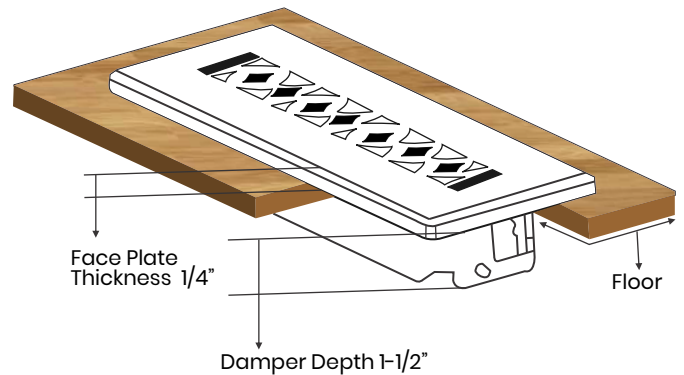

**Floor Register:**

Size 12"x16"

**Model:** VR 100

**Design:** Tudor Mashroom

**Metal:**

Cast Aluminum & Cast Iron

**Available Colors:**

Black, Brown & White

**PRIMA FLOOR REGISTER**

**SIZE 12"X16"**

<b>Duct</b>	Opening	12"X16"
<b>Outer Face Plate</b>	Length	18"
<b>Outer Face Plate</b>	Width	13-1/2"
<b>Damper at back</b>	Depth	1-1/2"