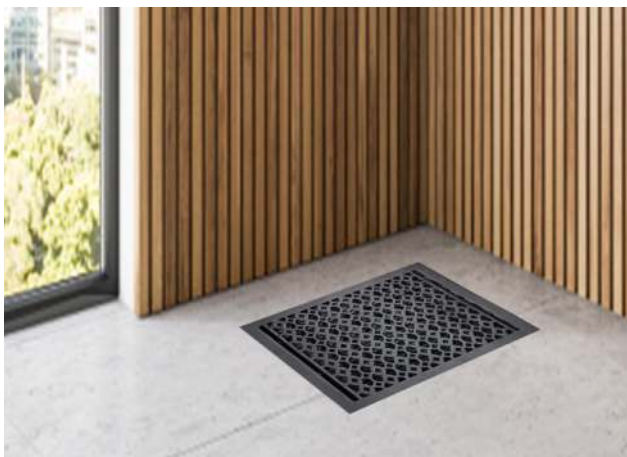

**Floor Register:**

Size 12"x16"

**Model:** VR 100

**Design:** Tudor Mashroom

**Metal:**

Cast Aluminum & Cast Iron

**Available Colors:**

Black, Brown & White

**PRIMA FLOOR REGISTER**

**SIZE 12"X16"**

<b>Duct</b>	Opening	12"X16"
<b>Outer Face Plate</b>	Length	18"
<b>Outer Face Plate</b>	Width	13-1/2"
<b>Damper at back</b>	Depth	1-1/2"