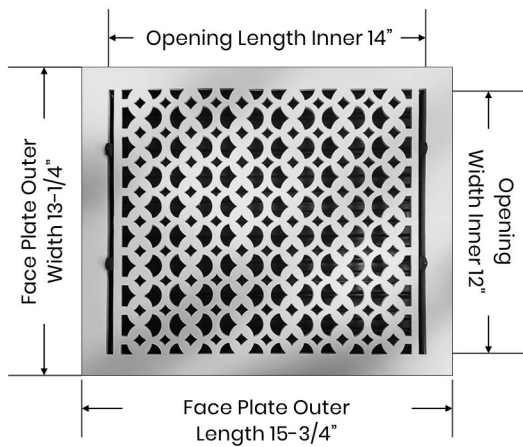

Floor Register:

Size 12"x14"

Model: VR 100

Design: Tudor Mashroom

Metal:

Cast Aluminum & Cast Iron

Available Colors:

Black, Brown & White

**PRIMA FLOOR REGISTER
SIZE 12"X14"**

Duct	Opening	12"X14"
Outer Face Plate	Length	15-3/4"
Outer Face Plate	Width	13-1/4"
Damper at back	Depth	1-1/2"