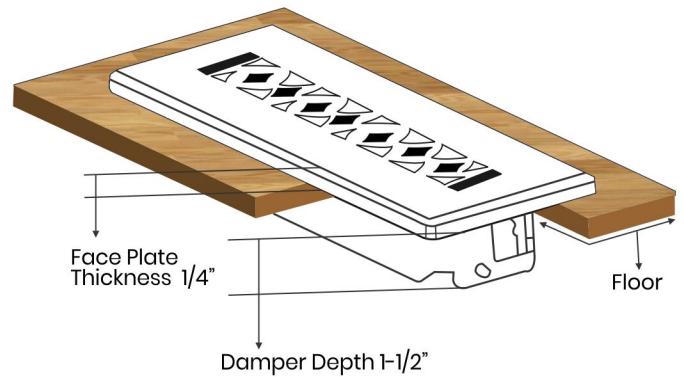

Floor Register:

Size 12"x14"

Model: VR 100

Design: Tudor Mashroom

Metal:

Cast Aluminum & Cast Iron

Available Colors:

Black, Brown & White

**PRIMA FLOOR REGISTER
SIZE 12"X14"**

Duct	Opening	12"X14"
Outer Face Plate	Length	15-3/4"
Outer Face Plate	Width	13-1/4"
Damper at back	Depth	1-1/2"