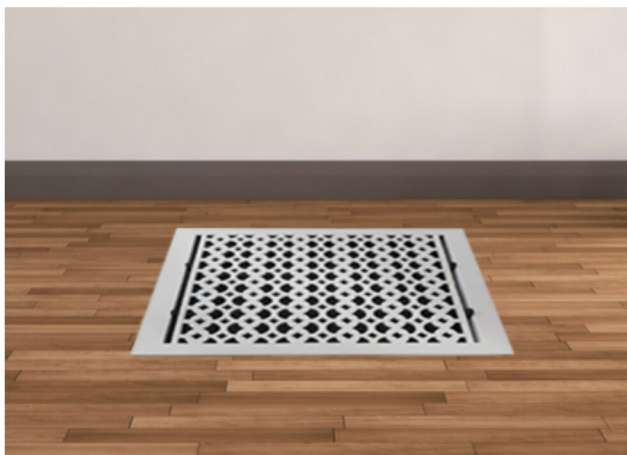

Floor Register:

Size 12"x14"

Model: VR 100

Design: Tudor Mashroom

Metal:

Cast Aluminum & Cast Iron

Available Colors:

Black, Brown & White

**PRIMA FLOOR REGISTER
SIZE 12"X14"**

Duct	Opening	12"X14"
Outer Face Plate	Length	15-3/4"
Outer Face Plate	Width	13-1/4"
Damper at back	Depth	1-1/2"