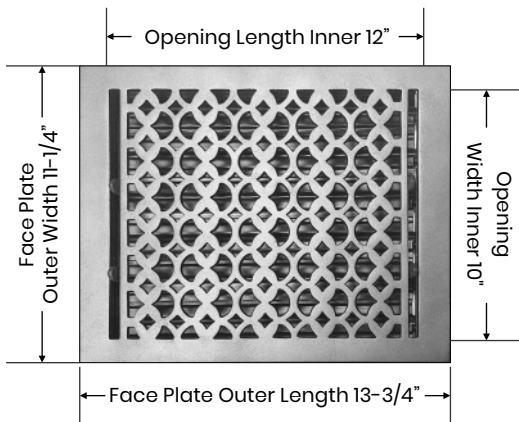

Floor Register:

Size 10"x12"

Model: VR 100

Design: Tudor Mashroom

Metal:

Cast Aluminum & Cast Iron

Available Colors:

Black, Brown & White

PRIMA FLOOR REGISTER
SIZE 10"X12"

Duct	Opening	10"X12"
Outer Face Plate	Length	13-3/4"
Outer Face Plate	Width	11-1/4"
Damper at back	Depth	1-1/2"