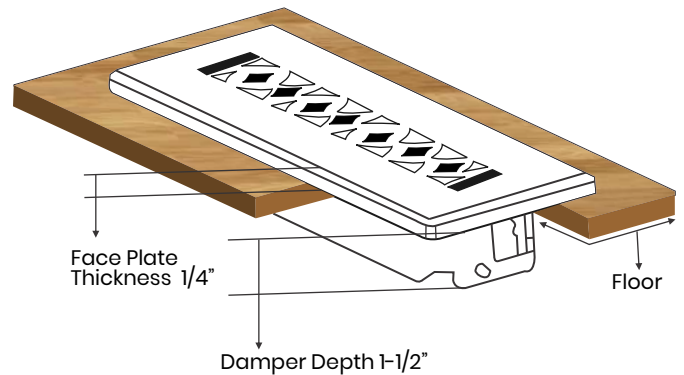

Floor Register:

Size 10"x12"

Model: VR 100

Design: Tudor Mashroom

Metal:

Cast Aluminum & Cast Iron

Available Colors:

Black, Brown & White

PRIMA FLOOR REGISTER
SIZE 10"X12"

Duct	Opening	10"X12"
Outer Face Plate	Length	13-3/4"
Outer Face Plate	Width	11-1/4"
Damper at back	Depth	1-1/2"