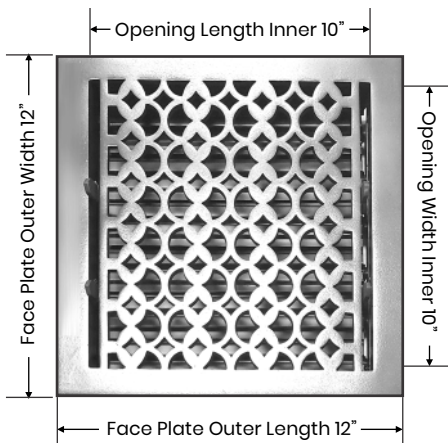

Floor Register:

Size 10"x10"

Model: VR 100

Design: Tudor Mashroom

Metal:

Cast Aluminum & Cast Iron

Available Colors:

Black, Brown & White

PRIMA FLOOR REGISTER

SIZE 10"X10"

Duct	Opening	10"X10"
Outer Face Plate	Length	12"
Outer Face Plate	Width	12"
Damper at back	Depth	1-1/2"