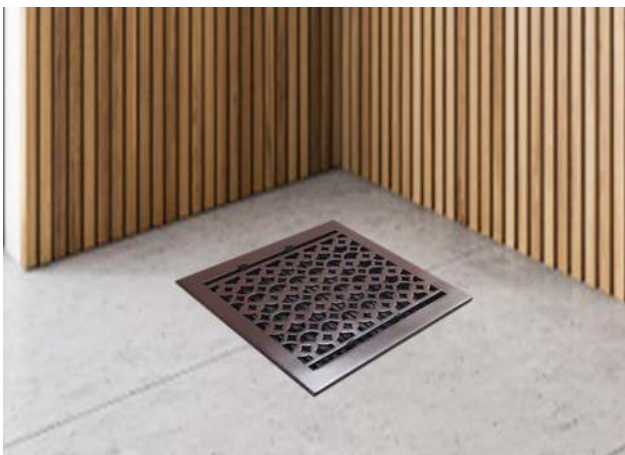

Floor Register:

Size 10"x10"

Model: VR 100

Design: Tudor Mashroom

Metal:

Cast Aluminum & Cast Iron

Available Colors:

Black, Brown & White

PRIMA FLOOR REGISTER

SIZE 10"X10"

Duct	Opening	10"X10"
Outer Face Plate	Length	12"
Outer Face Plate	Width	12"
Damper at back	Depth	1-1/2"