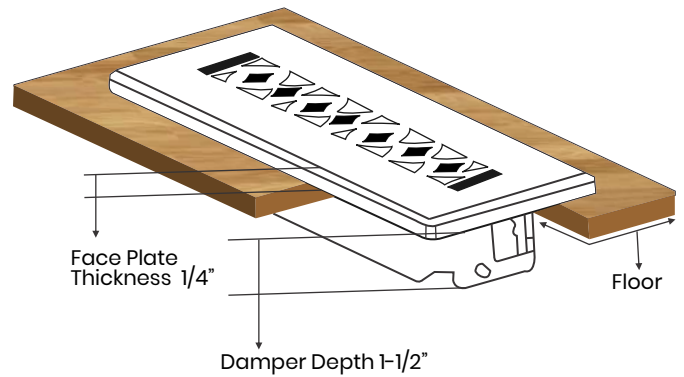

Floor Register:

Size 10"x10"

Model: VR 100

Design: Tudor Mashroom

Metal:

Cast Aluminum & Cast Iron

Available Colors:

Black, Brown & White

PRIMA FLOOR REGISTER

SIZE 10"X10"

Duct	Opening	10"X10"
Outer Face Plate	Length	12"
Outer Face Plate	Width	12"
Damper at back	Depth	1-1/2"