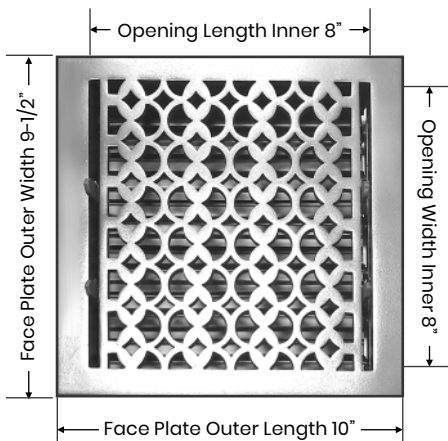

Floor Register:

Size 8"x8"

Model: VR 100

Design: Tudor Mashroom

Metal:

Cast Aluminum & Cast Iron

Available Colors:

Black, Brown & White

**PRIMA FLOOR REGISTER
SIZE 8"X8"**

Duct	Opening	8"X8"
Outer Face Plate	Length	10"
Outer Face Plate	Width	9-1/2"
Damper at back	Depth	1-1/2"