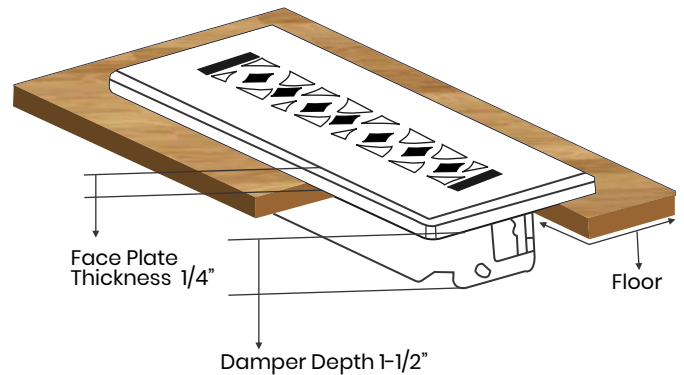

Floor Register:

Size 8"x8"

Model: VR 100

Design: Tudor Mashroom

Metal:

Cast Aluminum & Cast Iron

Available Colors:

Black, Brown & White

**PRIMA FLOOR REGISTER
SIZE 8"X8"**

Duct	Opening	8"X8"
Outer Face Plate	Length	10"
Outer Face Plate	Width	9-1/2"
Damper at back	Depth	1-1/2"