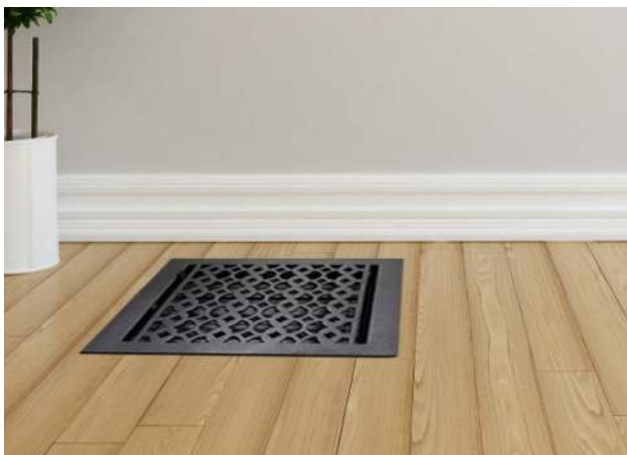

Floor Register:

Size 8"x10"

Model: VR 100

Design: Tudor Mashroom

Metal:

Cast Aluminum & Cast Iron

Available Colors:

Black, Brown & White

**PRIMA FLOOR REGISTER
SIZE 8"X10"**

Duct	Opening	8"X10"
Outer Face Plate	Length	11-3/4"
Outer Face Plate	Width	9-1/4"
Damper at back	Depth	1-1/2"