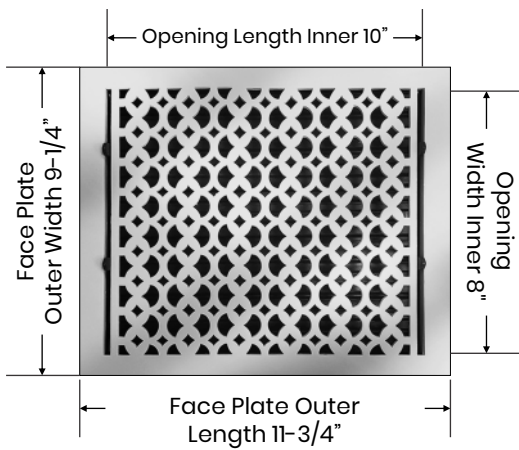

Floor Register:

Size 8"x10"

Model: VR 100

Design: Tudor Mashroom

Metal:

Cast Aluminum & Cast Iron

Available Colors:

Black, Brown & White

**PRIMA FLOOR REGISTER
SIZE 8"X10"**

Duct	Opening	8"X10"
Outer Face Plate	Length	11-3/4"
Outer Face Plate	Width	9-1/4"
Damper at back	Depth	1-1/2"