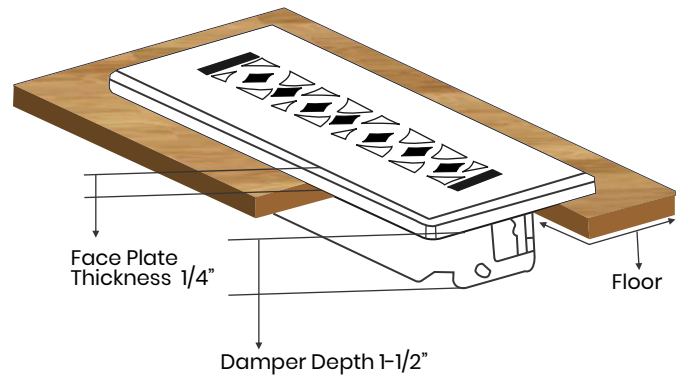

Floor Register:

Size 8"x10"

Model: VR 100

Design: Tudor Mashroom

Metal:

Cast Aluminum & Cast Iron

Available Colors:

Black, Brown & White

**PRIMA FLOOR REGISTER
SIZE 8"X10"**

Duct	Opening	8"X10"
Outer Face Plate	Length	11-3/4"
Outer Face Plate	Width	9-1/4"
Damper at back	Depth	1-1/2"