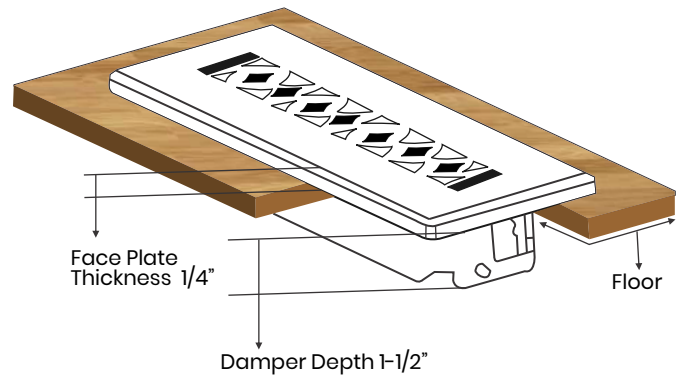

Floor Register:

Size 6"x16"

Model: VR 100

Design: Tudor Mashroom

Metal:

Cast Aluminum & Cast Iron

Available Colors:

Black, Brown & White

PRIMA FLOOR REGISTER

SIZE 6"X16"

Duct	Opening	6"X16"
Outer Face Plate	Length	16-1/4"
Outer Face Plate	Width	7-3/4"
Damper at back	Depth	1-1/2"