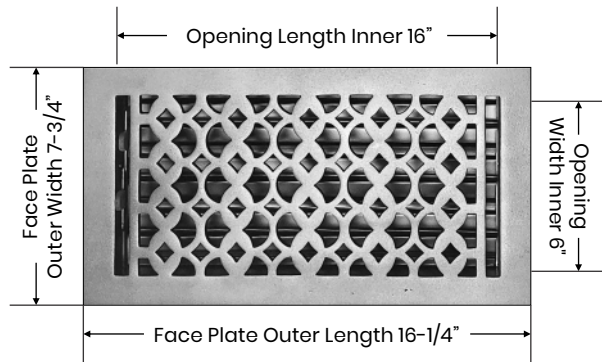

Floor Register:

Size 6"x16"

Model: VR 100

Design: Tudor Mashroom

Metal:

Cast Aluminum & Cast Iron

Available Colors:

Black, Brown & White

PRIMA FLOOR REGISTER

SIZE 6"X16"

Duct	Opening	6"X16"
Outer Face Plate	Length	16-1/4"
Outer Face Plate	Width	7-3/4"
Damper at back	Depth	1-1/2"