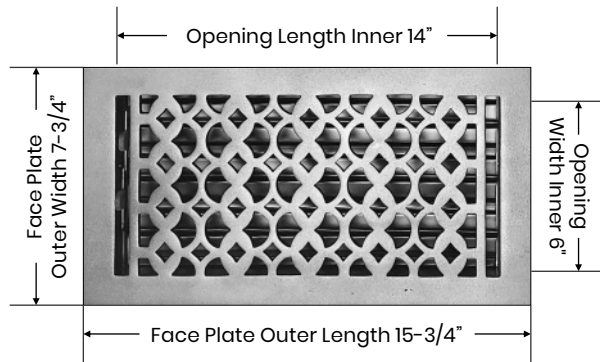

Floor Register:

Size 6"x14"

Model: VR 100

Design: Tudor Mashroom

Metal:

Cast Aluminum & Cast Iron

Available Colors:

Black, Brown & White

PRIMA FLOOR REGISTER

SIZE 6"X14"

Duct	Opening	6"X14"
Outer Face Plate	Length	15-3/4"
Outer Face Plate	Width	7-3/4"
Damper at back	Depth	1-1/2"