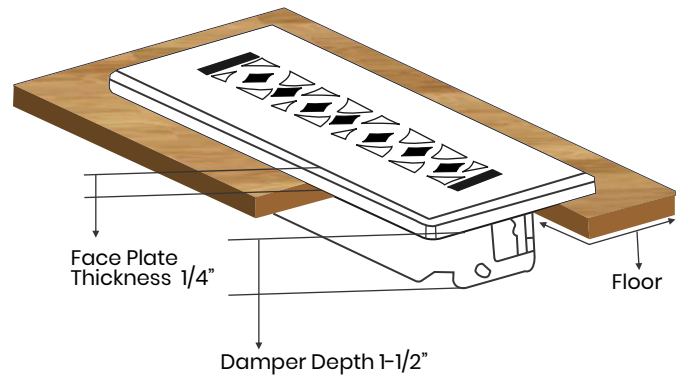

Floor Register:

Size 6"x14"

Model: VR 100

Design: Tudor Mashroom

Metal:

Cast Aluminum & Cast Iron

Available Colors:

Black, Brown & White

PRIMA FLOOR REGISTER

SIZE 6"X14"

Duct	Opening	6"X14"
Outer Face Plate	Length	15-3/4"
Outer Face Plate	Width	7-3/4"
Damper at back	Depth	1-1/2"