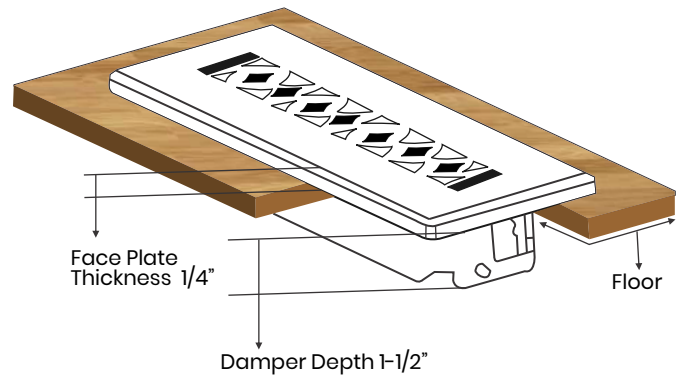

Floor Register:

Size 6"x14"

Model: VR 100

Design: Tudor Mashroom

Metal:

Cast Aluminum & Cast Iron

Available Colors:

Black, Brown & White

PRIMA FLOOR REGISTER

SIZE 6"X14"

Duct	Opening	6"X14"
Outer Face Plate	Length	15-3/4"
Outer Face Plate	Width	7-3/4"
Damper at back	Depth	1-1/2"