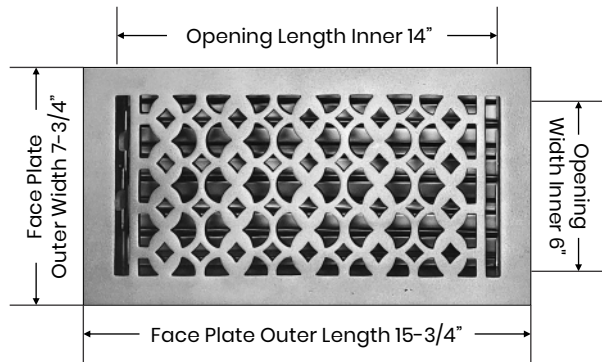

Floor Register:

Size 6"x14"

Model: VR 100

Design: Tudor Mashroom

Metal:

Cast Aluminum & Cast Iron

Available Colors:

Black, Brown & White

PRIMA FLOOR REGISTER

SIZE 6"X14"

Duct	Opening	6"X14"
Outer Face Plate	Length	15-3/4"
Outer Face Plate	Width	7-3/4"
Damper at back	Depth	1-1/2"