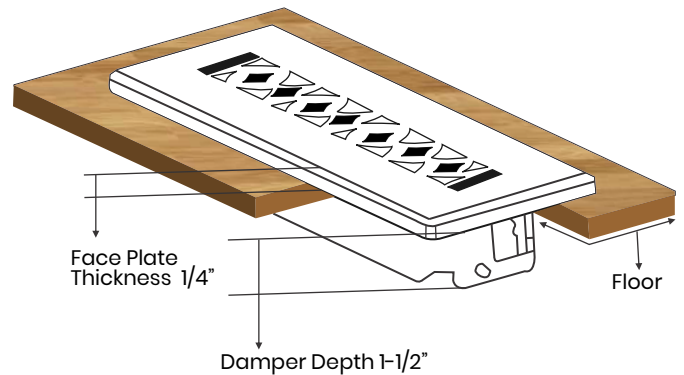

Floor Register:

Size 6"x10"

Model: VR 100

Design: Tudor Mashroom

Metal:

Cast Aluminum & Cast Iron

Available Colors:

Black, Brown & White

PRIMA FLOOR REGISTER

SIZE 6"X10"

Duct	Opening	6"X10"
Outer Face Plate	Length	11-3/4"
Outer Face Plate	Width	7-1/4"
Damper at back	Depth	1-1/2"