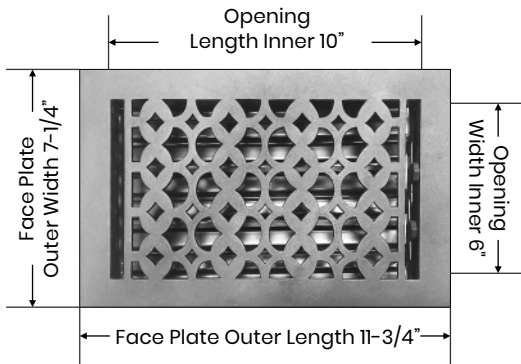

Floor Register:

Size 6"x10"

Model: VR 100

Design: Tudor Mashroom

Metal:

Cast Aluminum & Cast Iron

Available Colors:

Black, Brown & White

PRIMA FLOOR REGISTER

SIZE 6"X10"

Duct	Opening	6"X10"
Outer Face Plate	Length	11-3/4"
Outer Face Plate	Width	7-1/4"
Damper at back	Depth	1-1/2"