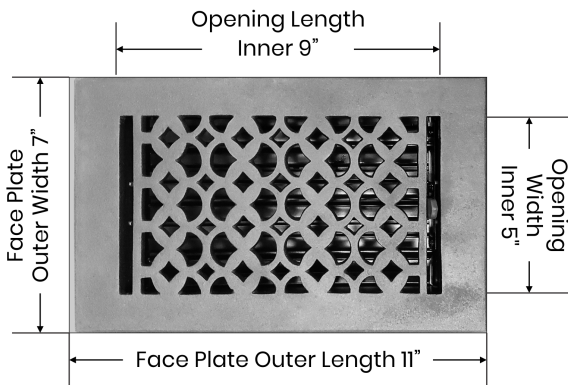

Floor Register:

Size 5"x9"

Model: VR 100

Design: Tudor Mashroom

Metal:

Cast Aluminum & Cast Iron

Available Colors:

Black, Brown & White

**PRIMA FLOOR REGISTER
SIZE 5"X9"**

Duct	Opening	5"X9"
Outer Face Plate	Length	11"
Outer Face Plate	Width	7"
Damper at back	Depth	1-1/2"