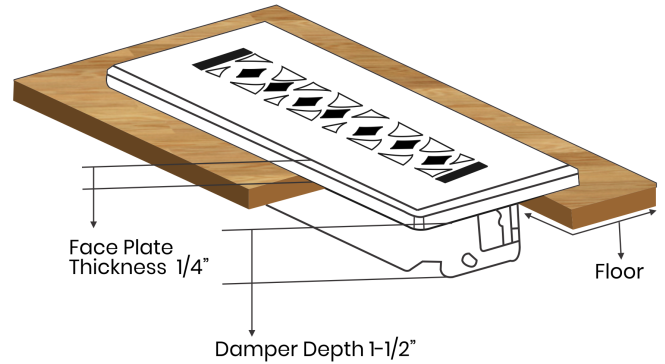

Floor Register:

Size 5"x9"

Model: VR 100

Design: Tudor Mashroom

Metal:

Cast Aluminum & Cast Iron

Available Colors:

Black, Brown & White

**PRIMA FLOOR REGISTER
SIZE 5"X9"**

Duct	Opening	5"X9"
Outer Face Plate	Length	11"
Outer Face Plate	Width	7"
Damper at back	Depth	1-1/2"