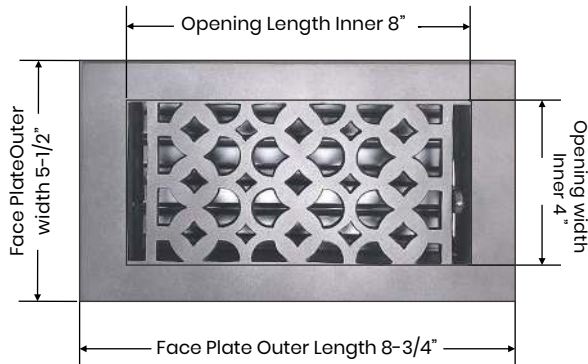

Floor Register:

Size 4"x8"

Model: VR 100

Design: Tudor Mashroom

Metal:

Cast Aluminum & Cast Iron

Available Colors:

Black, Brown & White

PRIMA FLOOR REGISTER

SIZE 4"X8"

Duct	Opening	4"X8"
Outer Face Plate	Length	8-3/4"
Outer Face Plate	Width	5-1/2"
Damper at back	Depth	1-1/2"