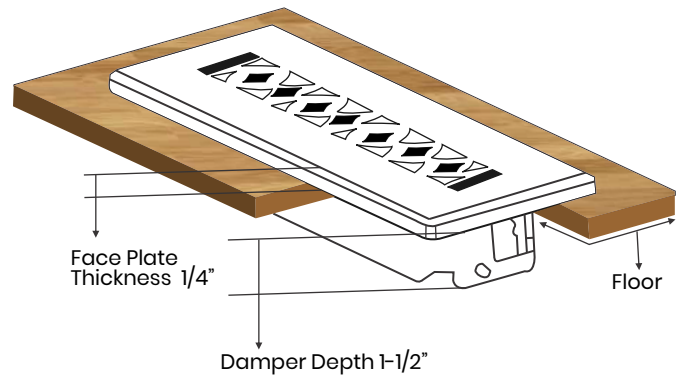

Floor Register:

Size 4"x8"

Model: VR 100

Design: Tudor Mashroom

Metal:

Cast Aluminum & Cast Iron

Available Colors:

Black, Brown & White

PRIMA FLOOR REGISTER

SIZE 4"X8"

Duct	Opening	4"X8"
Outer Face Plate	Length	8-3/4"
Outer Face Plate	Width	5-1/2"
Damper at back	Depth	1-1/2"