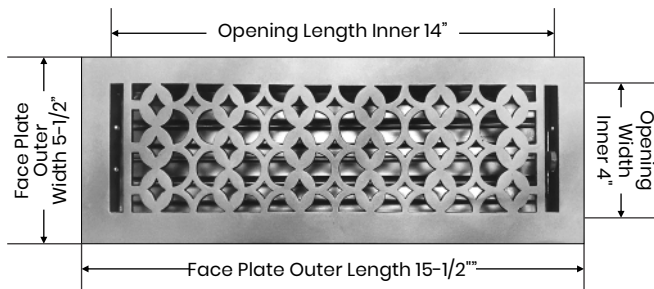

Floor Register:

Size 4"x14"

Model: VR 100

Design: Tudor Mashroom

Metal:

Cast Aluminum & Cast Iron

Available Colors:

Black, Brown & White

**PRIMA FLOOR REGISTER
SIZE 4"X14"**

Duct	Opening	4"X14"
Outer Face Plate	Length	15-1/2"
Outer Face Plate	Width	5-1/2"
Damper at back	Depth	1-1/2"