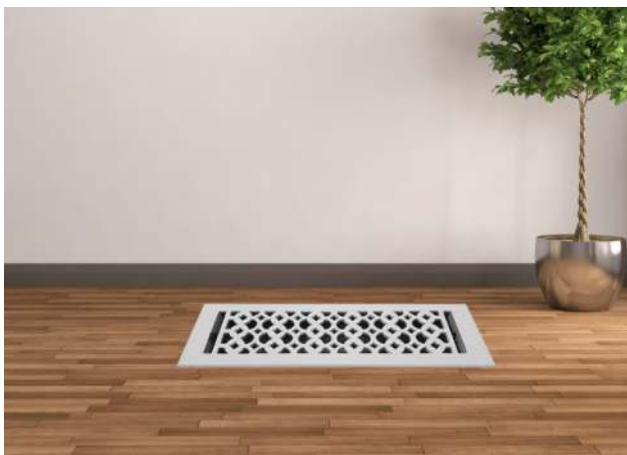

Floor Register:

Size 4"x14"

Model: VR 100

Design: Tudor Mashroom

Metal:

Cast Aluminum & Cast Iron

Available Colors:

Black, Brown & White

**PRIMA FLOOR REGISTER
SIZE 4"X14"**

Duct	Opening	4"X14"
Outer Face Plate	Length	15-1/2"
Outer Face Plate	Width	5-1/2"
Damper at back	Depth	1-1/2"