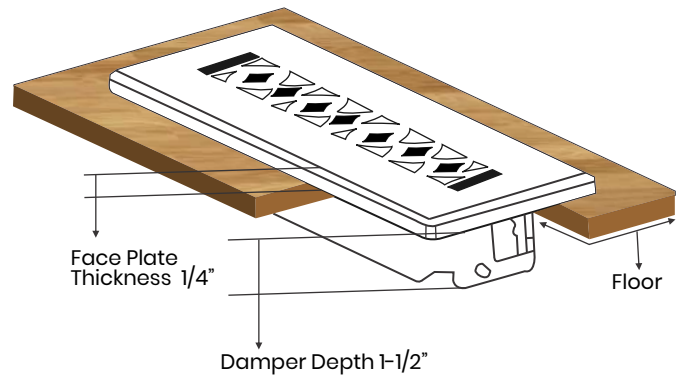

Floor Register:

Size 4"x14"

Model: VR 100

Design: Tudor Mashroom

Metal:

Cast Aluminum & Cast Iron

Available Colors:

Black, Brown & White

**PRIMA FLOOR REGISTER
SIZE 4"X14"**

Duct	Opening	4"X14"
Outer Face Plate	Length	15-1/2"
Outer Face Plate	Width	5-1/2"
Damper at back	Depth	1-1/2"