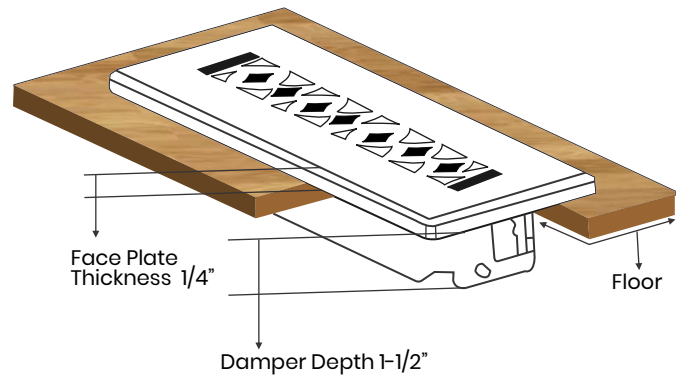

Floor Register:

Size 4"x14"

Model: VR 100

Design: Tudor Mashroom

Metal:

Cast Aluminum & Cast Iron

Available Colors:

Black, Brown & White

PRIMA FLOOR REGISTER

SIZE 4"X14"

Duct	Opening	4"X14"
Outer Face Plate	Length	15-1/2"
Outer Face Plate	Width	5-1/2"
Damper at back	Depth	1-1/2"