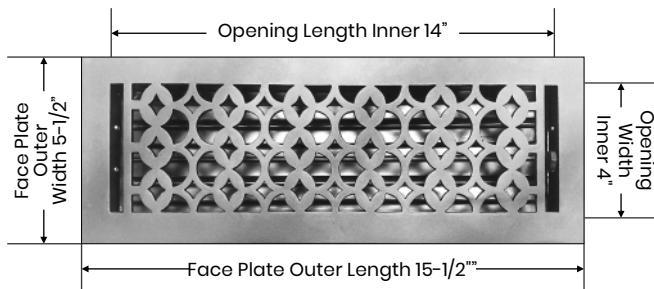

Floor Register:

Size 4"x14"

Model: VR 100

Design: Tudor Mashroom

Metal:

Cast Aluminum & Cast Iron

Available Colors:

Black, Brown & White

PRIMA FLOOR REGISTER

SIZE 4"X14"

Duct	Opening	4"X14"
Outer Face Plate	Length	15-1/2"
Outer Face Plate	Width	5-1/2"
Damper at back	Depth	1-1/2"