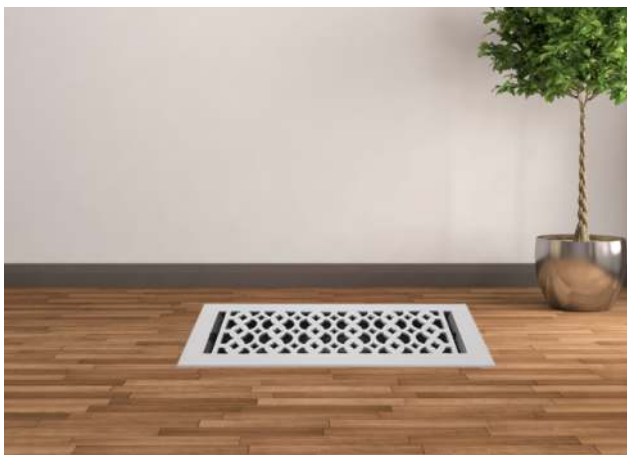

Floor Register:

Size 4"x14"

Model: VR 100

Design: Tudor Mashroom

Metal:

Cast Aluminum & Cast Iron

Available Colors:

Black, Brown & White

PRIMA FLOOR REGISTER

SIZE 4"X14"

Duct	Opening	4"X14"
Outer Face Plate	Length	15-1/2"
Outer Face Plate	Width	5-1/2"
Damper at back	Depth	1-1/2"