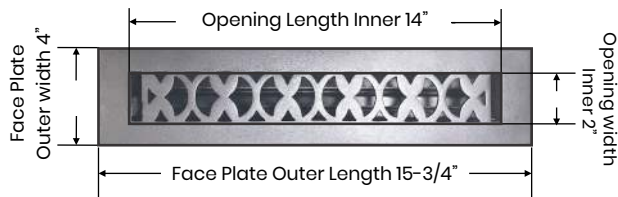

Floor Register:

Size 2"x14"

Model: VR 100

Design: Tudor Mashroom

Metal:

Cast Aluminum & Cast Iron

Available Colors:

Black, Brown & White

PRIMA FLOOR REGISTER

SIZE 2"X10"

Duct	Opening	2"X14"
Outer Face Plate	Length	15-3/4"
Outer Face Plate	Width	4"
Damper at back	Depth	1-1/2"