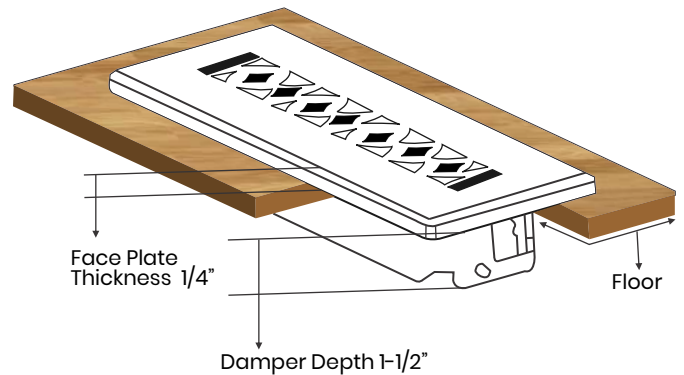

Floor Register:

Size 2"x14"

Model: VR 100

Design: Tudor Mashroom

Metal:

Cast Aluminum & Cast Iron

Available Colors:

Black, Brown & White

PRIMA FLOOR REGISTER

SIZE 2"X10"

Duct	Opening	2"X14"
Outer Face Plate	Length	15-3/4"
Outer Face Plate	Width	4"
Damper at back	Depth	1-1/2"