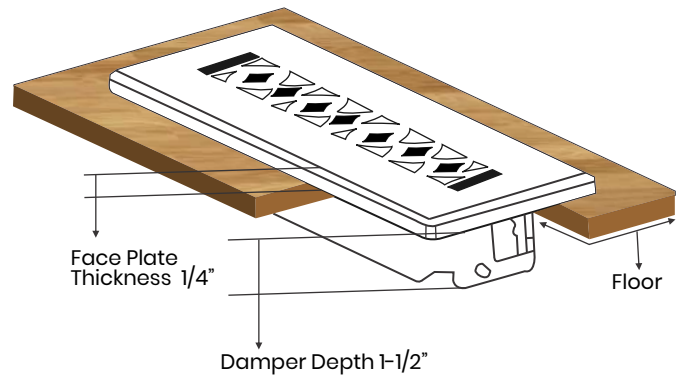

**Floor Register:**

Size 2"x12"

**Model:** VR 100

**Design:** Tudor Mashroom

**Metal:**

Cast Aluminum & Cast Iron

**Available Colors:**

Black, Brown & White

**PRIMA FLOOR REGISTER**

**SIZE 2"X12"**

<b>Duct</b>	Opening	2"X12"
<b>Outer Face Plate</b>	Length	13-1/2"
<b>Outer Face Plate</b>	Width	4"
<b>Damper at back</b>	Depth	1-1/2"