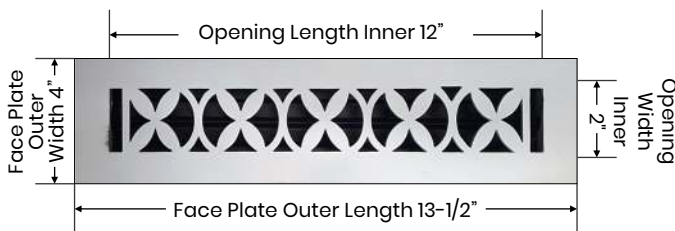

**Floor Register:**

Size 2"x12"

**Model:** VR 100

**Design:** Tudor Mashroom

**Metal:**

Cast Aluminum & Cast Iron

**Available Colors:**

Black, Brown & White

**PRIMA FLOOR REGISTER**

**SIZE 2"X12"**

<b>Duct</b>	Opening	2"X12"
<b>Outer Face Plate</b>	Length	13-1/2"
<b>Outer Face Plate</b>	Width	4"
<b>Damper at back</b>	Depth	1-1/2"