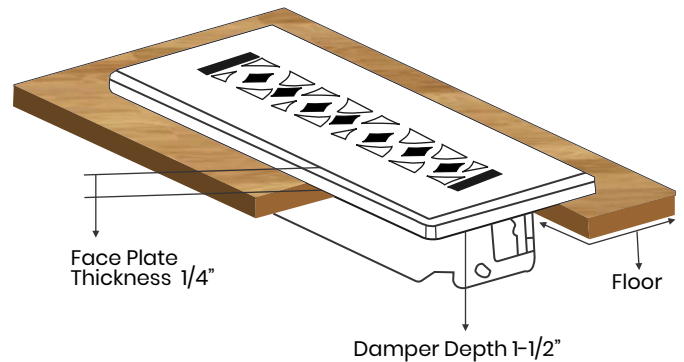

**Floor Register:**

Size 2"x10"

**Model:** VR 100

**Design:** Tudor Mashroom

**Metal:**

Cast Aluminum & Cast Iron

**Available Colors:**

Black, Brown & White

**PRIMA FLOOR REGISTER**

**SIZE 2"X10"**

<b>Duct</b>	Opening	2"X10"
<b>Outer Face Plate</b>	Length	12"
<b>Outer Face Plate</b>	Width	4"
<b>Damper at back</b>	Depth	1-1/2"