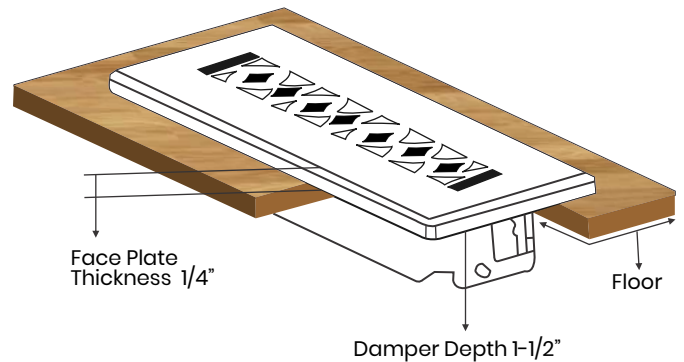

Floor Register:

Size 2"x10"

Model: VR 100

Design: Tudor Mashroom

Metal:

Cast Aluminum & Cast Iron

Available Colors:

Black, Brown & White

PRIMA FLOOR REGISTER

SIZE 2"X10"

Duct	Opening	2"X10"
Outer Face Plate	Length	12"
Outer Face Plate	Width	4"
Damper at back	Depth	1-1/2"