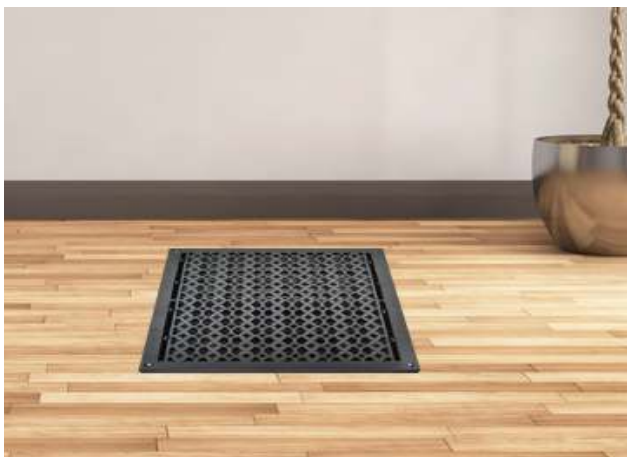

Floor Register:

Size 16"x16"

Model: VR 100

Design: Tudor Mashroom

Metal:

Cast Aluminum & Cast Iron

Available Colors:

Black, Brown & White

PRIMA FLOOR REGISTER

SIZE 16"X16"

Duct	Opening	16"X16"
Outer Face Plate	Length	18"
Outer Face Plate	Width	17-1/2"
Damper at back	Depth	1-1/2"