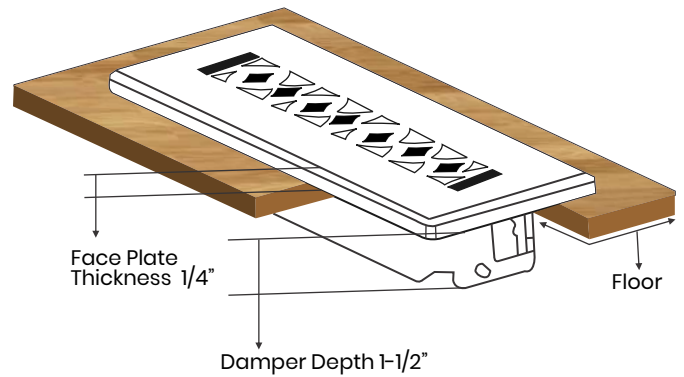

Floor Register:

Size 16"x16"

Model: VR 100

Design: Tudor Mashroom

Metal:

Cast Aluminum & Cast Iron

Available Colors:

Black, Brown & White

PRIMA FLOOR REGISTER

SIZE 16"X16"

Duct	Opening	16"X16"
Outer Face Plate	Length	18"
Outer Face Plate	Width	17-1/2"
Damper at back	Depth	1-1/2"