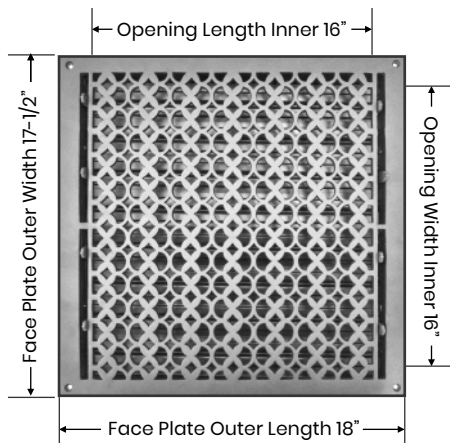

Floor Register:

Size 16"x16"

Model: VR 100

Design: Tudor Mashroom

Metal:

Cast Aluminum & Cast Iron

Available Colors:

Black, Brown & White

PRIMA FLOOR REGISTER

SIZE 16"X16"

Duct	Opening	16"X16"
Outer Face Plate	Length	18"
Outer Face Plate	Width	17-1/2"
Damper at back	Depth	1-1/2"