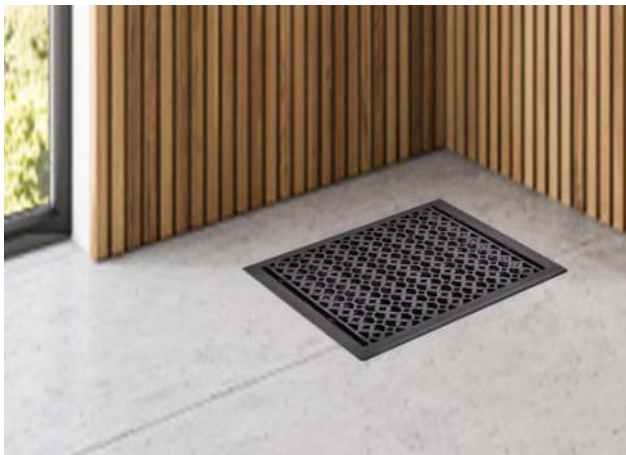

**Floor Register:**

Size 14"x16"

**Model:** VR 100

**Design:** Tudor Mashroom

**Metal:**

Cast Aluminum & Cast Iron

**Available Colors:**

Black, Brown & White

**PRIMA FLOOR REGISTER**

**SIZE 14"X16"**

<b>Duct</b>	Opening	14"X16"
<b>Outer Face Plate</b>	Length	16"
<b>Outer Face Plate</b>	Width	15-1/2"
<b>Damper at back</b>	Depth	1-1/2"