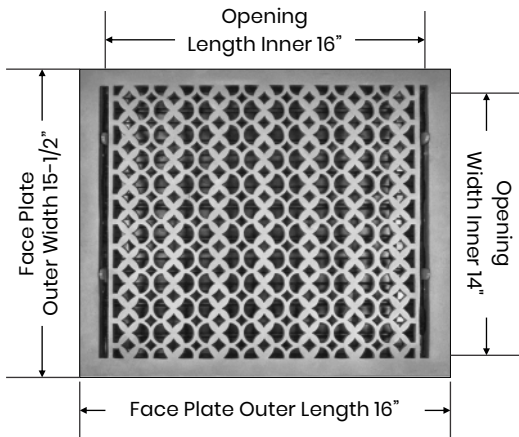

**Floor Register:**

Size 14"x16"

**Model:** VR 100

**Design:** Tudor Mashroom

**Metal:**

Cast Aluminum & Cast Iron

**Available Colors:**

Black, Brown & White

**PRIMA FLOOR REGISTER**

**SIZE 14"X16"**

<b>Duct</b>	Opening	14"X16"
<b>Outer Face Plate</b>	Length	16"
<b>Outer Face Plate</b>	Width	15-1/2"
<b>Damper at back</b>	Depth	1-1/2"