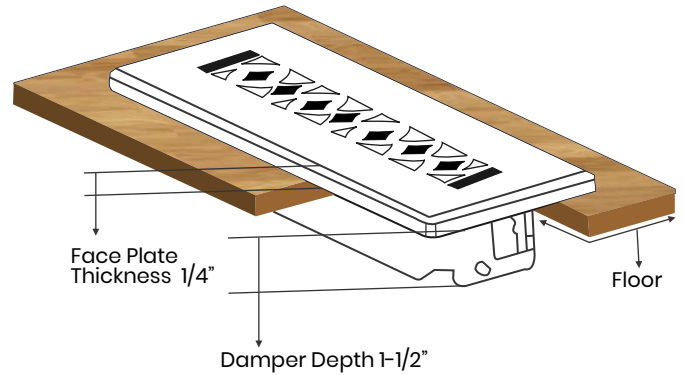

**Floor Register:**

Size 14"x16"

**Model:** VR 100

**Design:** Tudor Mashroom

**Metal:**

Cast Aluminum & Cast Iron

**Available Colors:**

Black, Brown & White

**PRIMA FLOOR REGISTER**

**SIZE 14"X16"**

<b>Duct</b>	Opening	14"X16"
<b>Outer Face Plate</b>	Length	16"
<b>Outer Face Plate</b>	Width	15-1/2"
<b>Damper at back</b>	Depth	1-1/2"