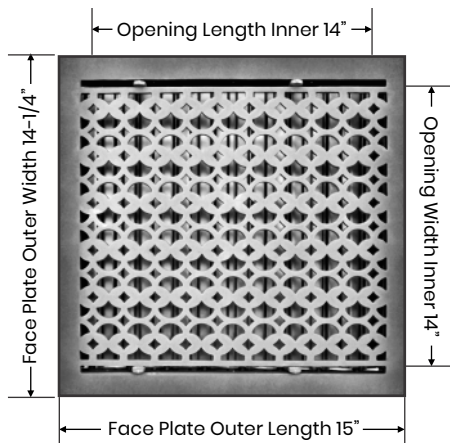

Floor Register:

Size 14"x14"

Model: VR 100

Design: Tudor Mashroom

Metal:

Cast Aluminum & Cast Iron

Available Colors:

Black, Brown & White

PRIMA FLOOR REGISTER
SIZE 14"X14"

Duct	Opening	14"X14"
Outer Face Plate	Length	15"
Outer Face Plate	Width	14-1/4"
Damper at back	Depth	1-1/2"