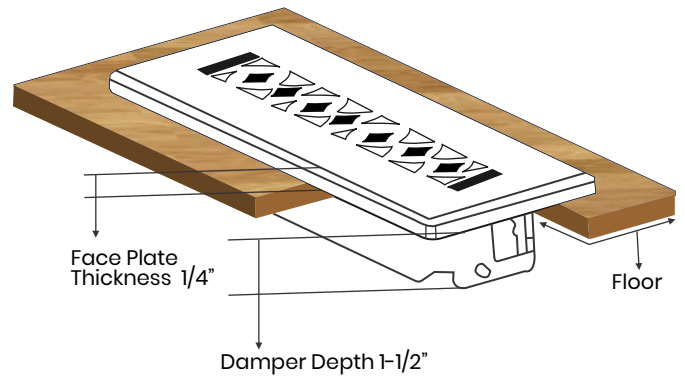

Floor Register:

Size 14"x14"

Model: VR 100

Design: Tudor Mashroom

Metal:

Cast Aluminum & Cast Iron

Available Colors:

Black, Brown & White

PRIMA FLOOR REGISTER
SIZE 14"X14"

Duct	Opening	14"X14"
Outer Face Plate	Length	15"
Outer Face Plate	Width	14-1/4"
Damper at back	Depth	1-1/2"