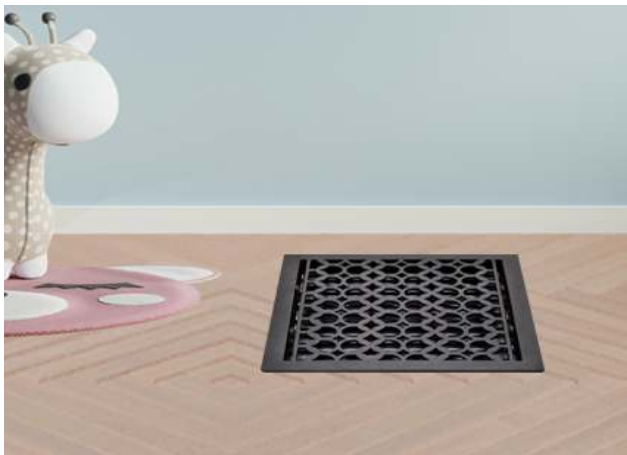

Floor Register:

Size 13"x13"

Model: VR 100

Design: Tudor Mashroom

Metal:

Cast Aluminum & Cast Iron

Available Colors:

Black, Brown & White

PRIMA FLOOR REGISTER

SIZE 13"X13"

Duct	Opening	13"X13"
Outer Face Plate	Length	15-1/4"
Outer Face Plate	Width	14-1/2"
Damper at back	Depth	1-1/2"