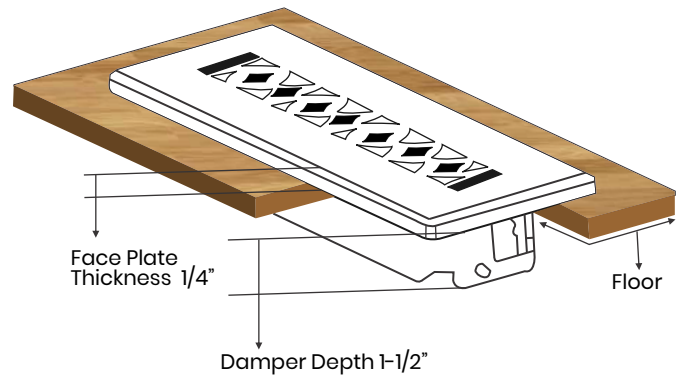

Floor Register:

Size 13"x13"

Model: VR 100

Design: Tudor Mashroom

Metal:

Cast Aluminum & Cast Iron

Available Colors:

Black, Brown & White

PRIMA FLOOR REGISTER

SIZE 13"X13"

Duct	Opening	13"X13"
Outer Face Plate	Length	15-1/4"
Outer Face Plate	Width	14-1/2"
Damper at back	Depth	1-1/2"