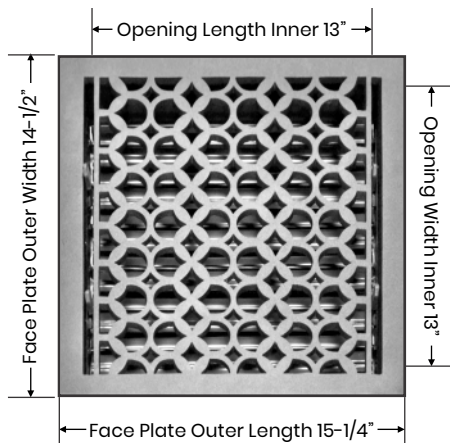

Floor Register:

Size 13"x13"

Model: VR 100

Design: Tudor Mashroom

Metal:

Cast Aluminum & Cast Iron

Available Colors:

Black, Brown & White

PRIMA FLOOR REGISTER

SIZE 13"X13"

Duct	Opening	13"X13"
Outer Face Plate	Length	15-1/4"
Outer Face Plate	Width	14-1/2"
Damper at back	Depth	1-1/2"