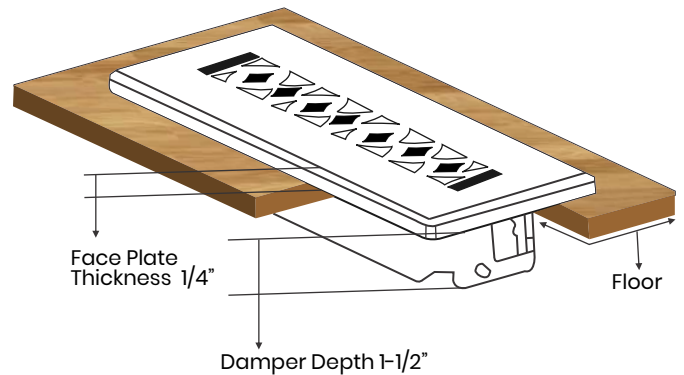

**Floor Register:**

Size 12"x12"

**Model:** VR 100

**Design:** Tudor Mashroom

**Metal:**

Cast Aluminum & Cast Iron

**Available Colors:**

Black, Brown & White

**PRIMA FLOOR REGISTER**

**SIZE 12"X12"**

<b>Duct</b>	Opening	12"X12"
<b>Outer Face Plate</b>	Length	14"
<b>Outer Face Plate</b>	Width	13-1/2"
<b>Damper at back</b>	Depth	1-1/2"