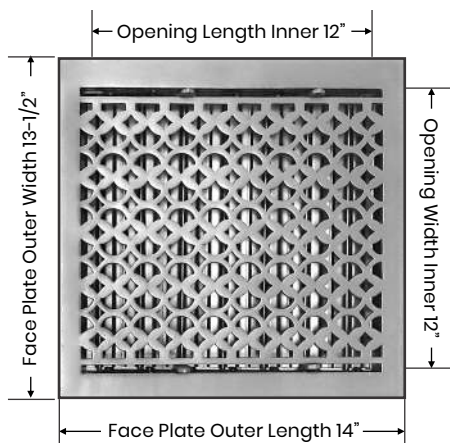

**Floor Register:**

Size 12"x12"

**Model:** VR 100

**Design:** Tudor Mashroom

**Metal:**

Cast Aluminum & Cast Iron

**Available Colors:**

Black, Brown & White

**PRIMA FLOOR REGISTER**

**SIZE 12"X12"**

<b>Duct</b>	Opening	12"X12"
<b>Outer Face Plate</b>	Length	14"
<b>Outer Face Plate</b>	Width	13-1/2"
<b>Damper at back</b>	Depth	1-1/2"