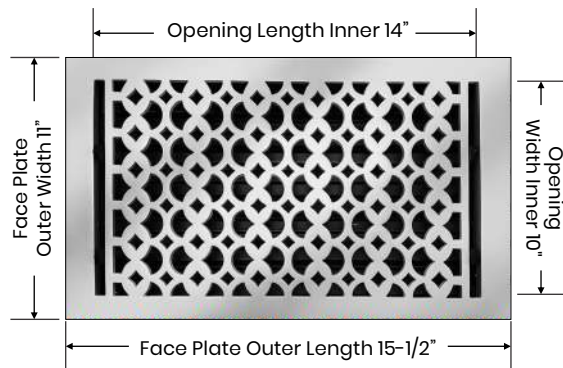

Floor Register:

Size 10"x14"

Model: VR 100

Design: Tudor Mashroom

Metal:

Cast Aluminum & Cast Iron

Available Colors:

Black, Brown & White

PRIMA FLOOR REGISTER

SIZE 10"X14"

| | | |
|-------------------------|---------|---------|
| Duct | Opening | 10"X14" |
| Outer Face Plate | Length | 15-1/2" |
| Outer Face Plate | Width | 11" |
| Damper at back | Depth | 1-1/2" |