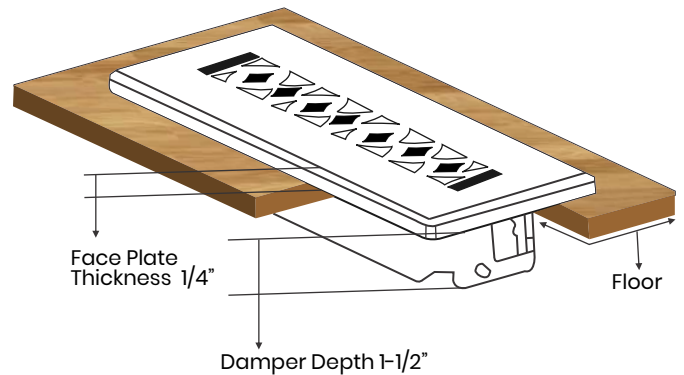

Floor Register:

Size 10"x14"

Model: VR 100

Design: Tudor Mashroom

Metal:

Cast Aluminum & Cast Iron

Available Colors:

Black, Brown & White

PRIMA FLOOR REGISTER

SIZE 10"X14"

| | | |
|-------------------------|---------|---------|
| Duct | Opening | 10"X14" |
| Outer Face Plate | Length | 15-1/2" |
| Outer Face Plate | Width | 11" |
| Damper at back | Depth | 1-1/2" |