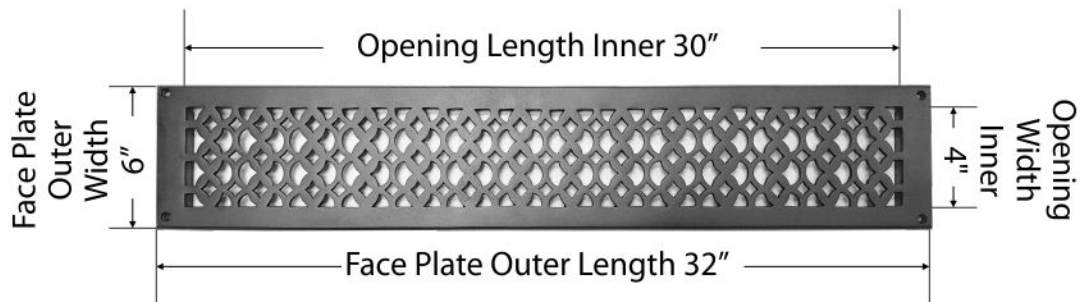

Air Return Grill:
Size 4"x30"

Model:
VR-100

Design:
Tudor Mashroom

Metal:
Cast Aluminum & Cast Iron

Available Colors:
Black, Brown & White

AIR RETURN GRILL 4"x30"

Duct	Opening	4"x30"
Outer Face Plate	Length	32"
Outer Face Plate	Width	6"

Comes with Countersunk holes and matching screws