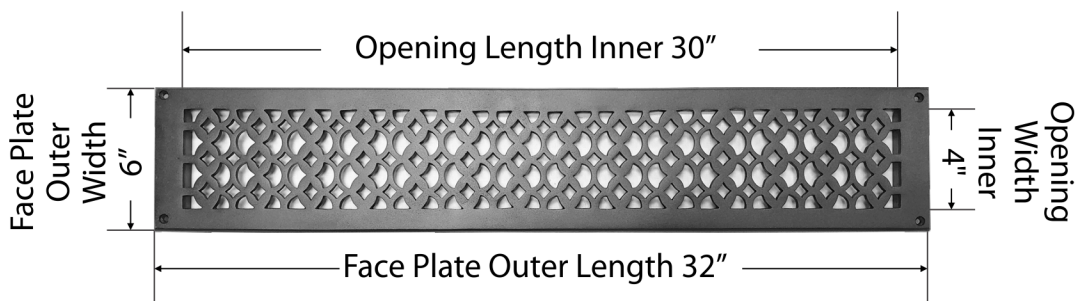

Air Return Grill:
Size 4"x30"

Model:
VR-100

Design:
Tudor Mashroom

Metal:
Cast Aluminum & Cast Iron

Available Colors:
Black, Brown & White

AIR RETURN GRILL 4"x30"

| | | |
|-------------------------|---------|--------|
| Duct | Opening | 4"x30" |
| Outer Face Plate | Length | 32" |
| Outer Face Plate | Width | 6" |

Comes with Countersunk holes and matching screws