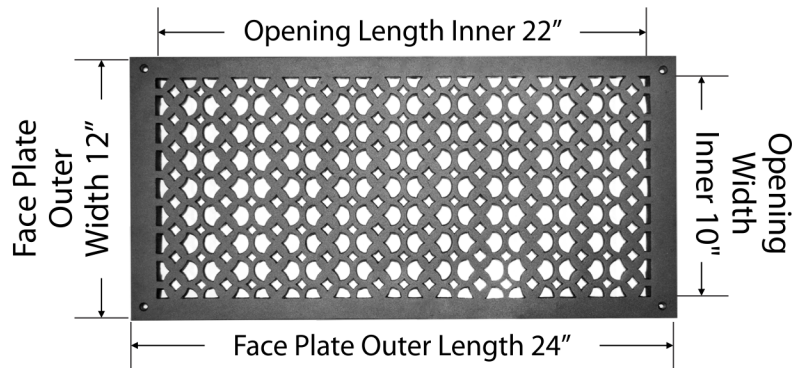

Air Return Grill:
Size 10"x22"

Model:
VR-100

Design:
Tudor Mashroom

Metal:
Cast Aluminum & Cast Iron

Available Colors:
Black, Brown & White

AIR RETURN GRILL 10"x22"

Duct	Opening	10"x22"
Outer Face Plate	Length	24"
Outer Face Plate	Width	12"

Comes with Countersunk holes and matching screws