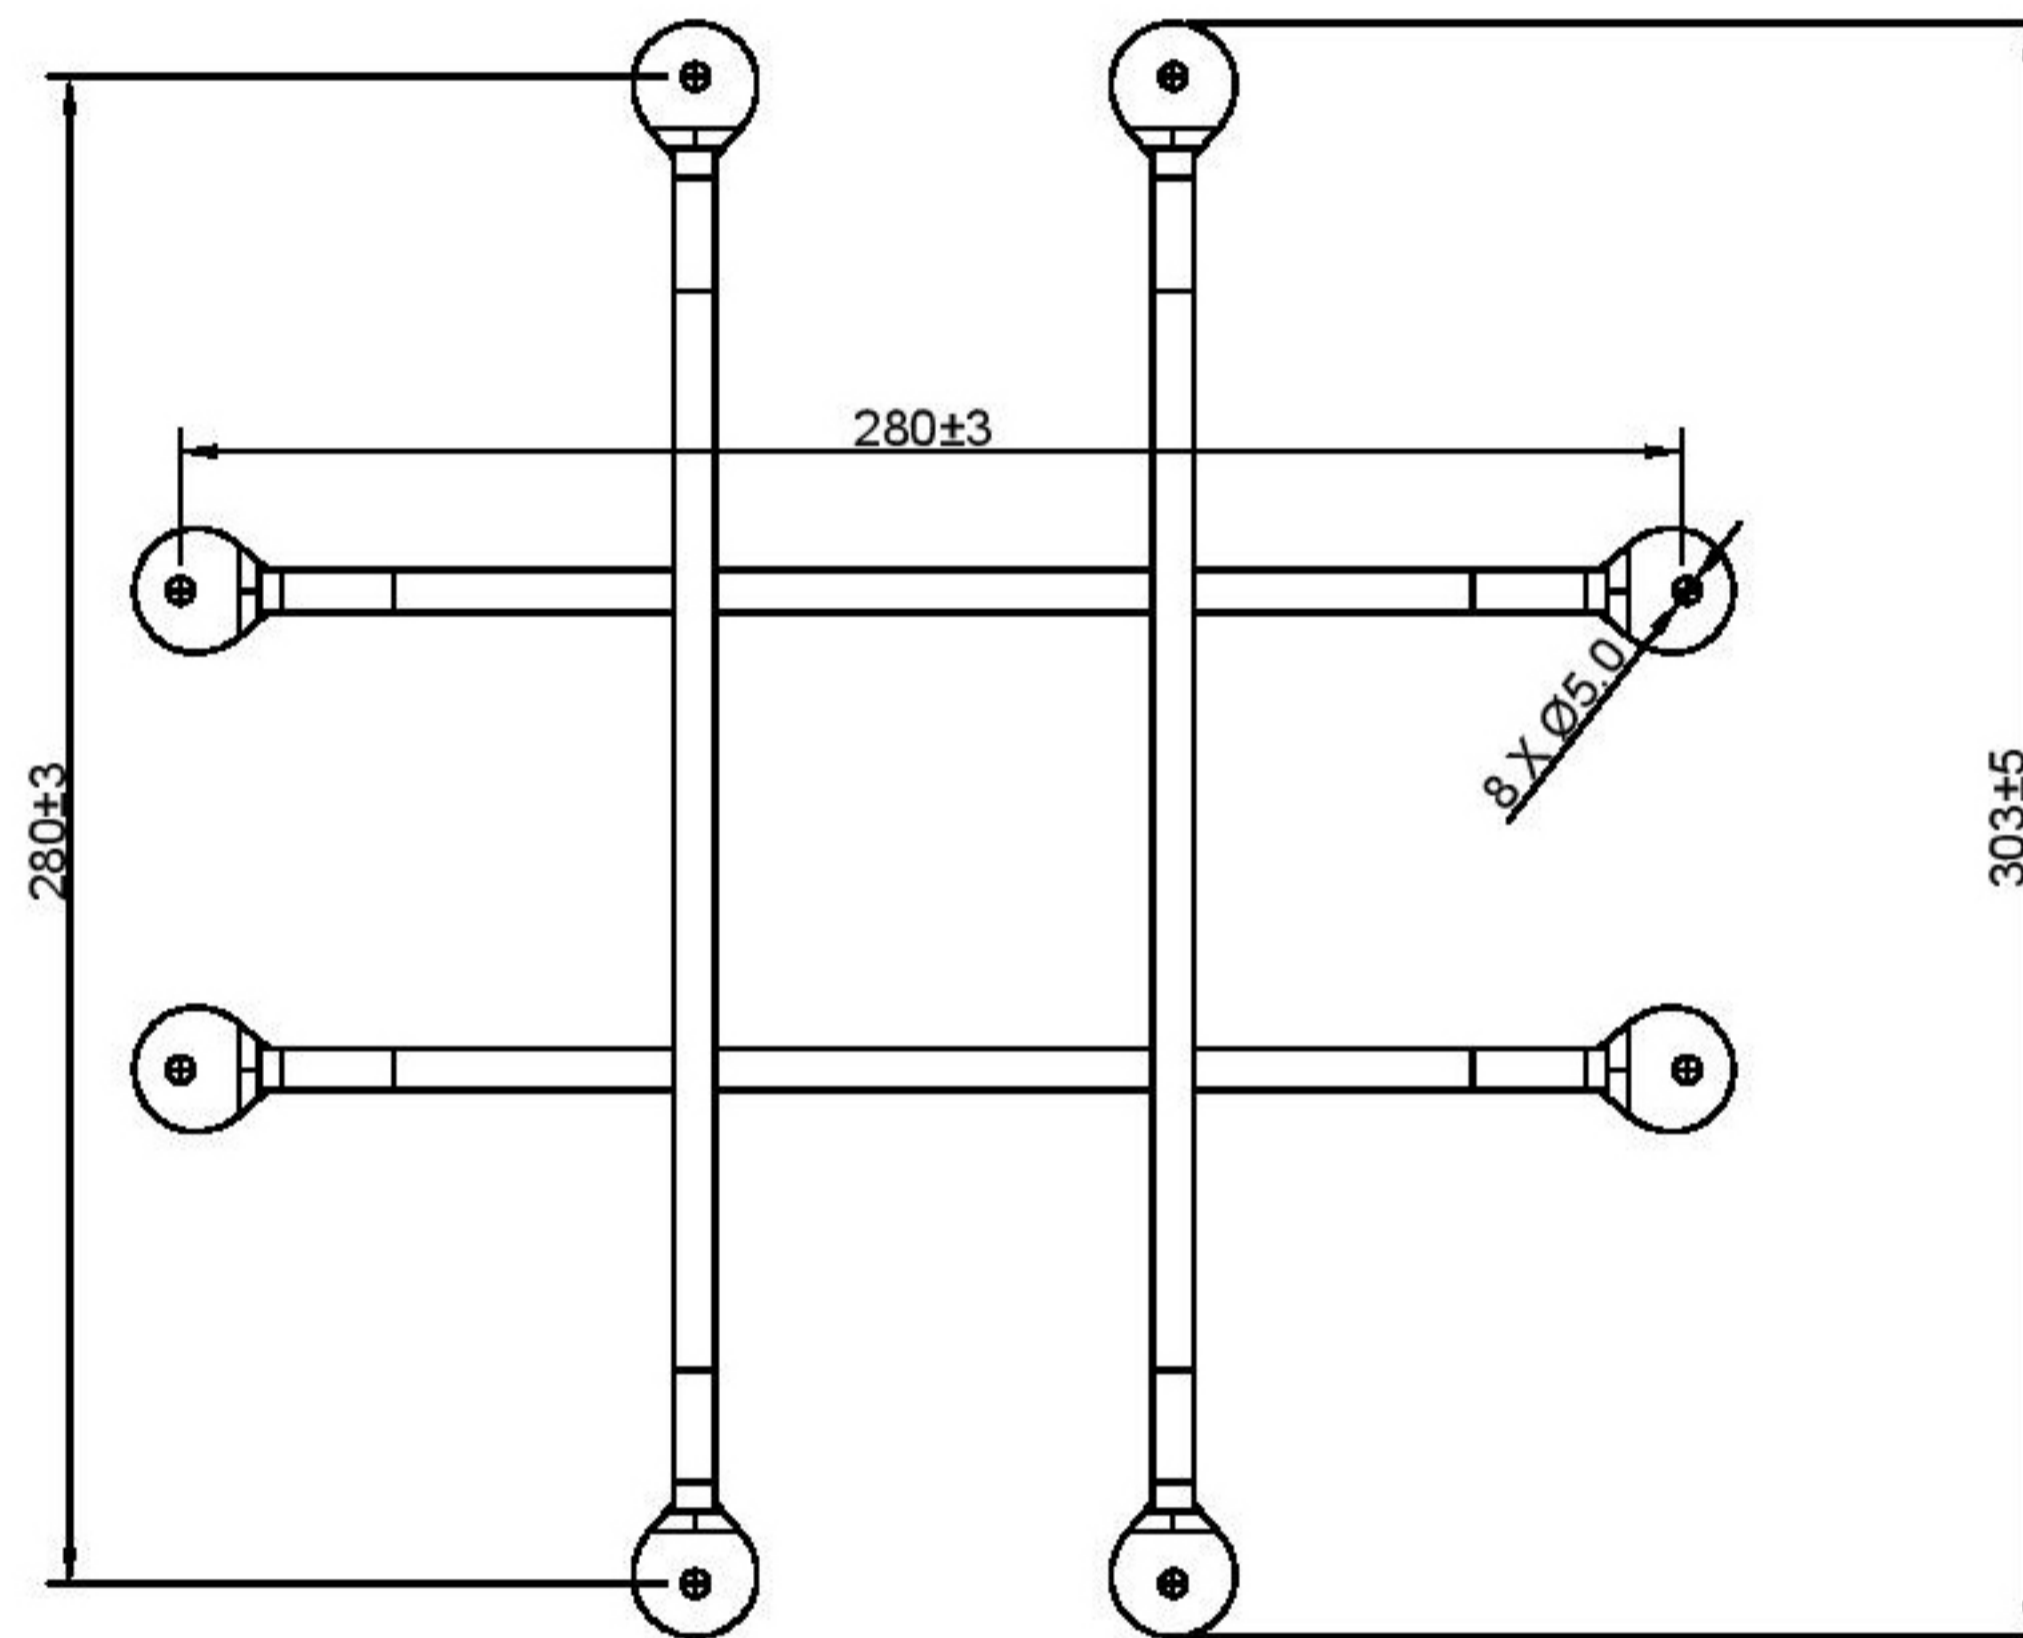

Gate Speakeasy Grille Iron Single Square Design 106

"All rights reserved"

Note: All Dimensions are in MM