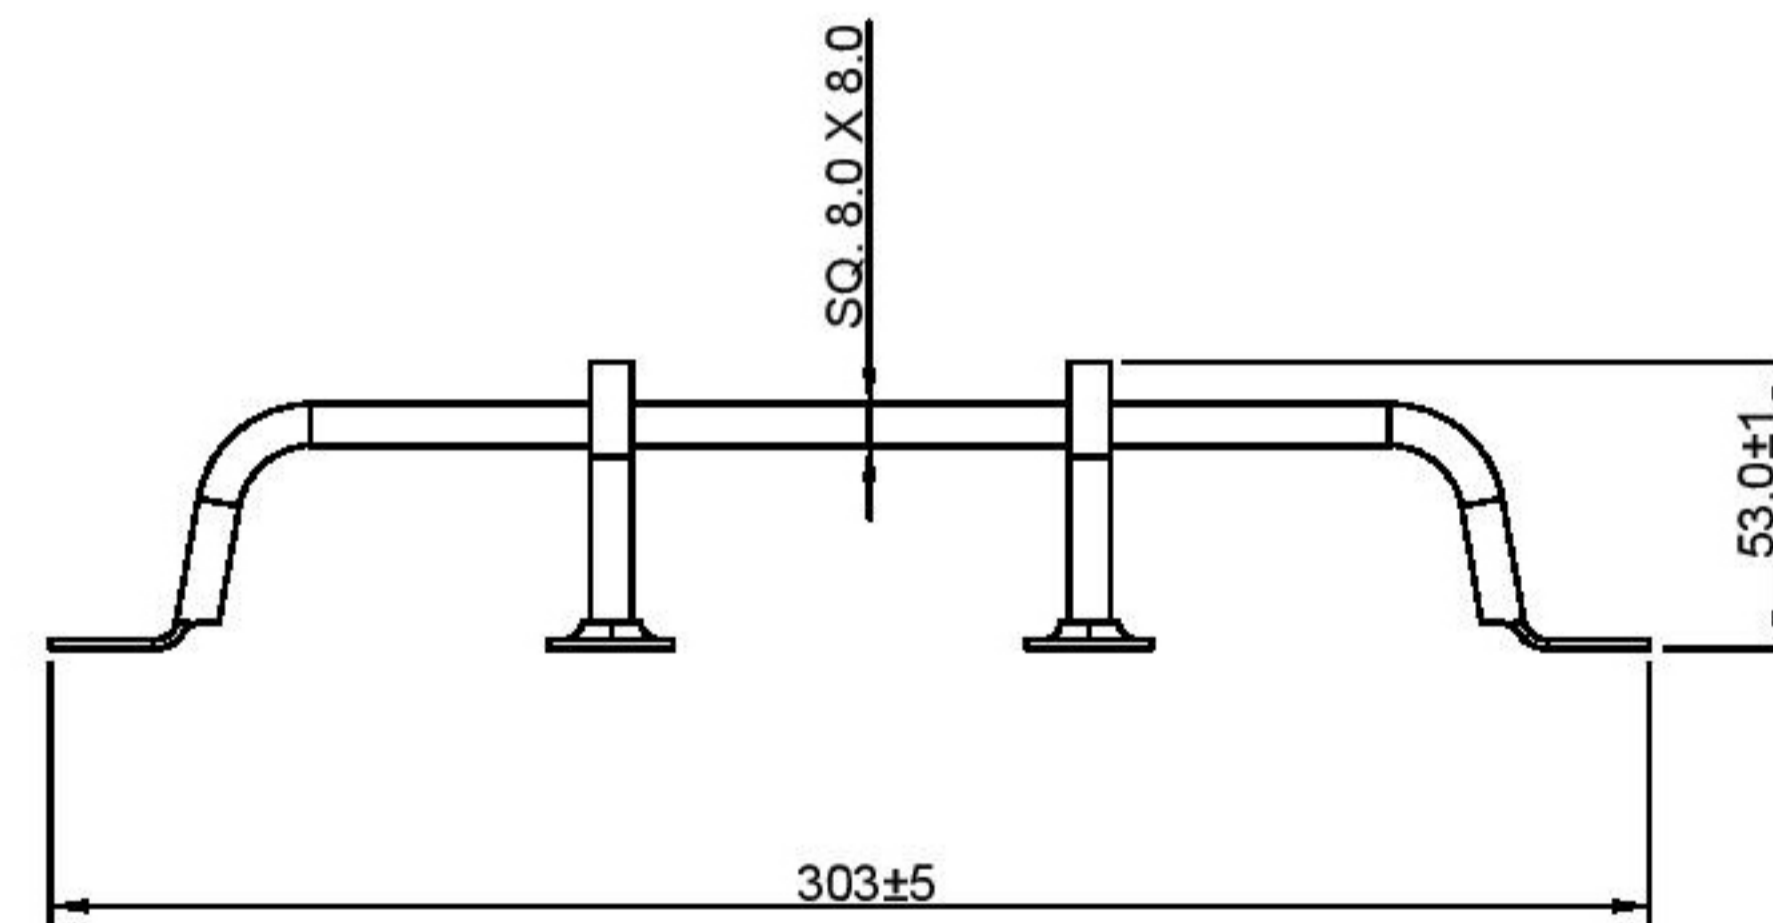

Gate Speakeasy Grille Iron Single Square Design 106

"All rights reserved"

Note: All Dimensions are in MM