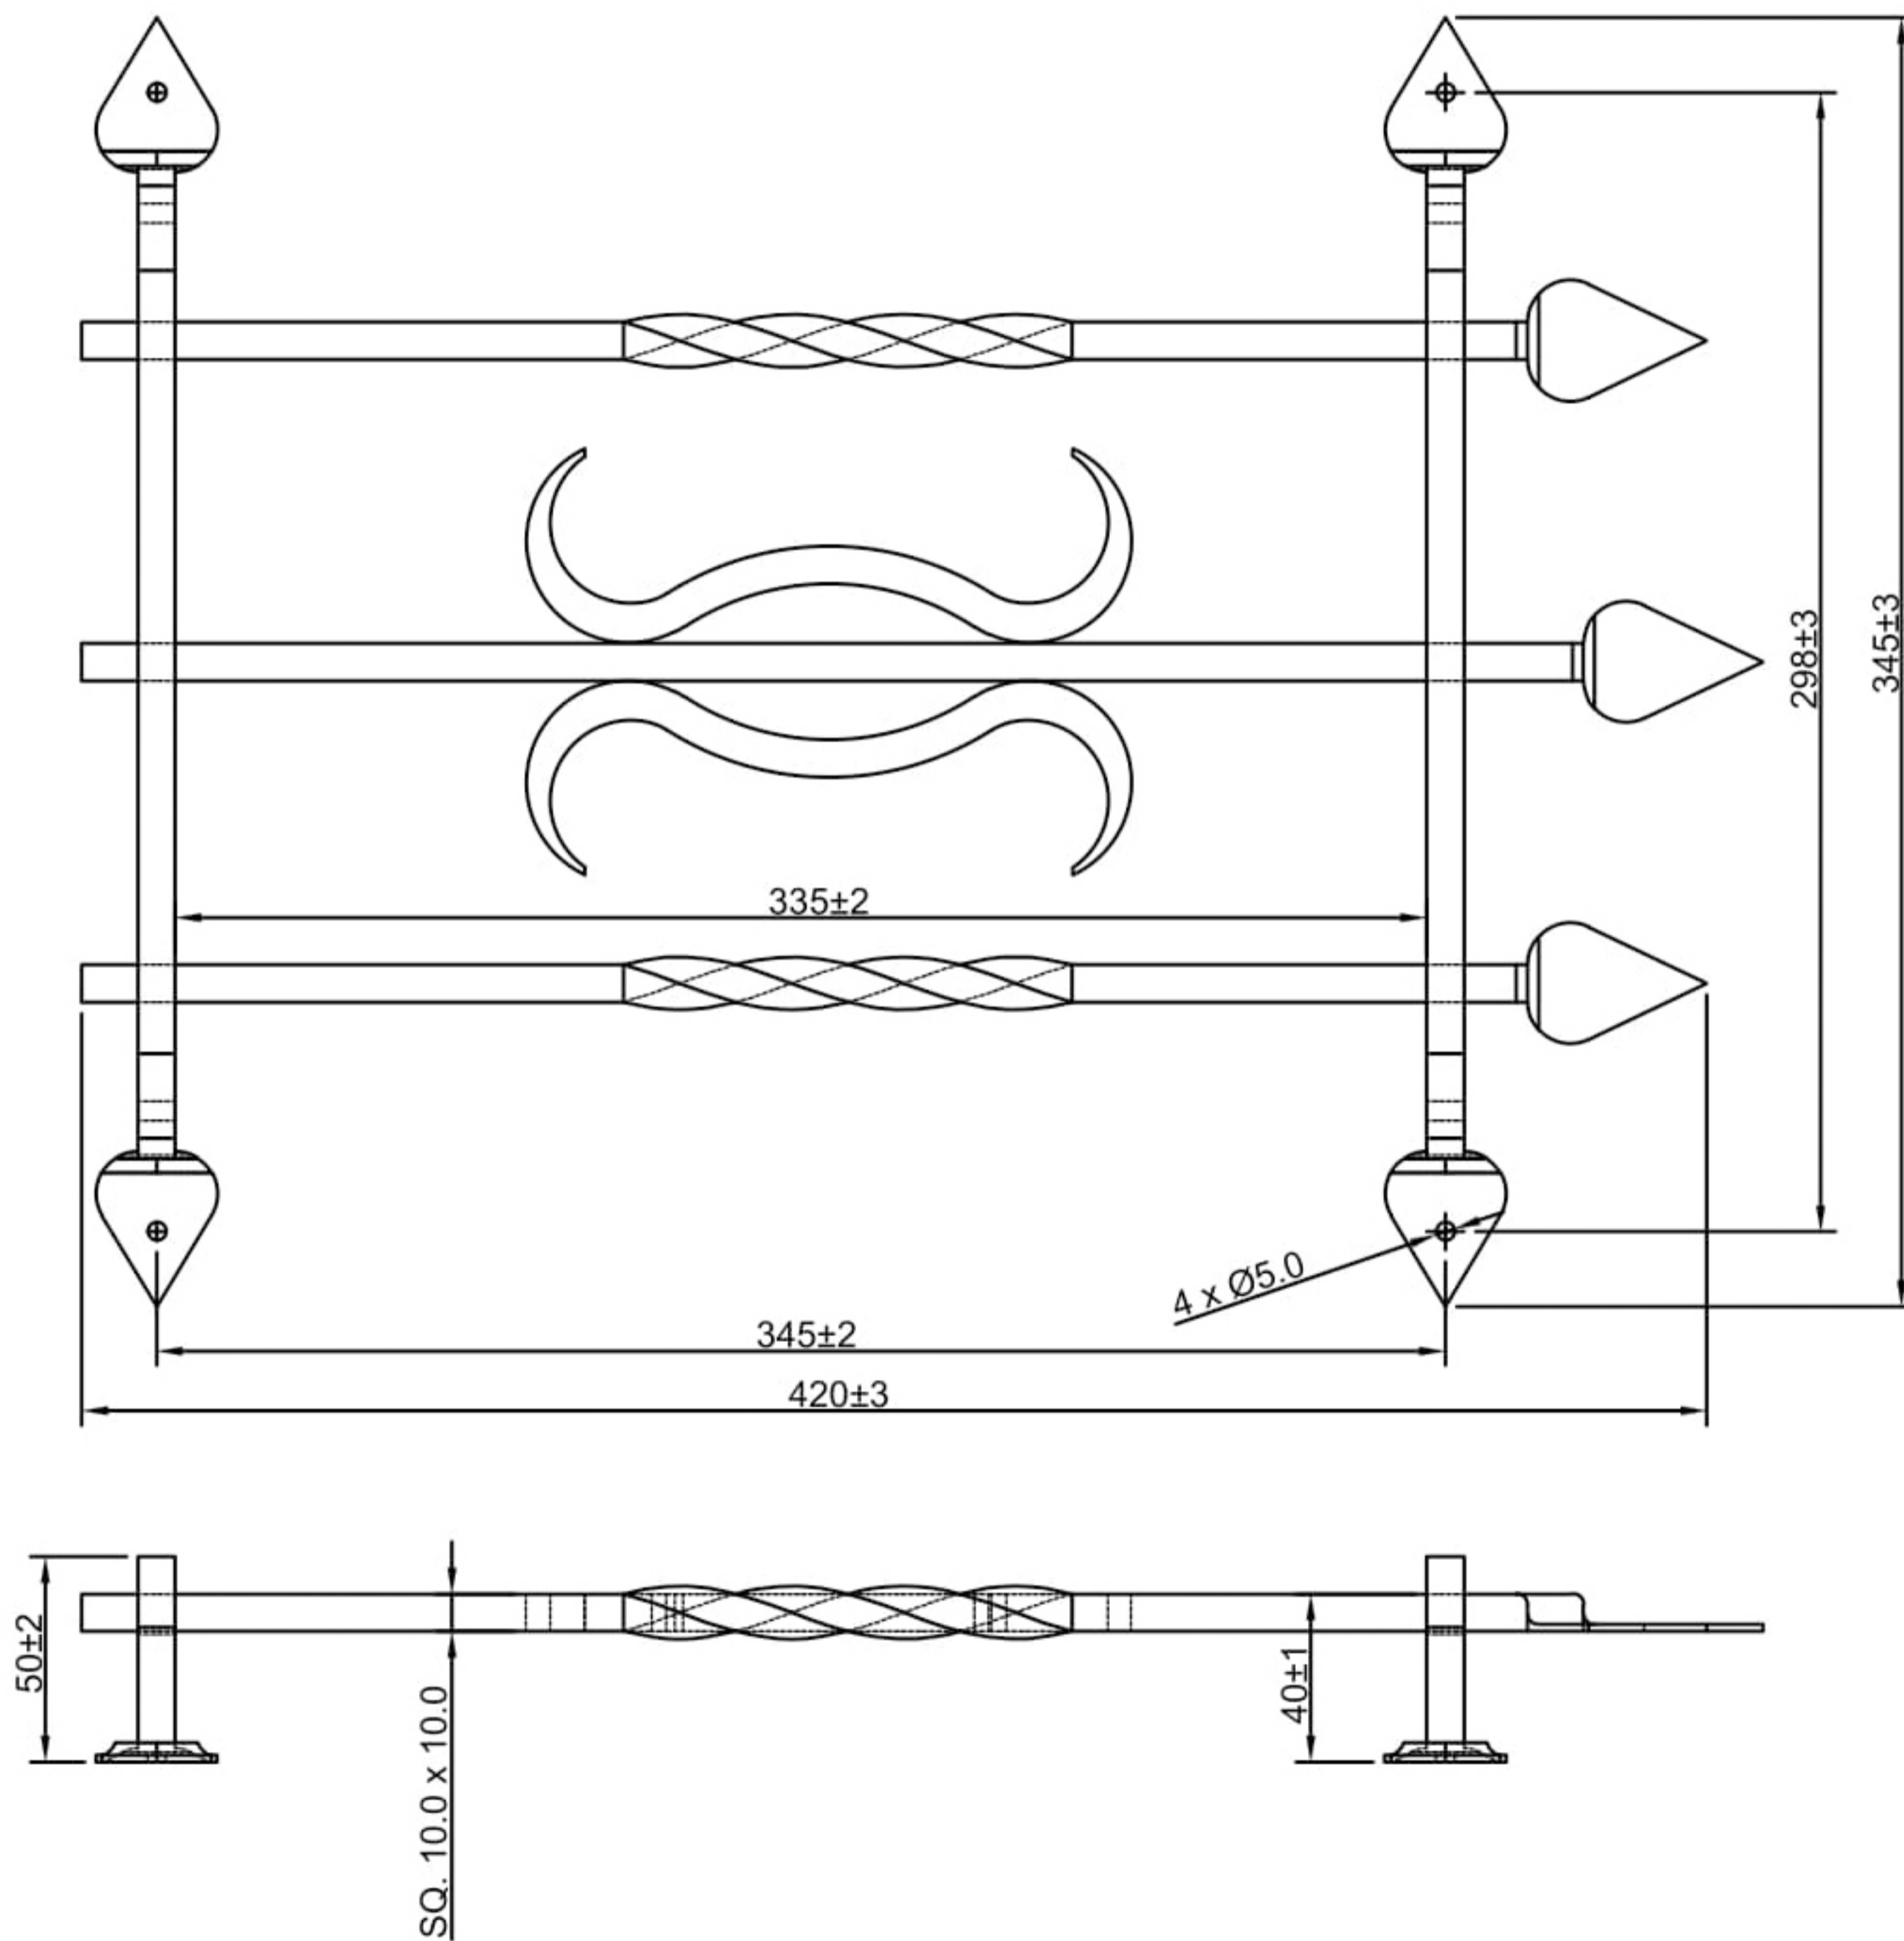

Gate Speakeasy Grille Iron Scroll Design 103

"All rights reserved"

Note: All Dimensions are in MM