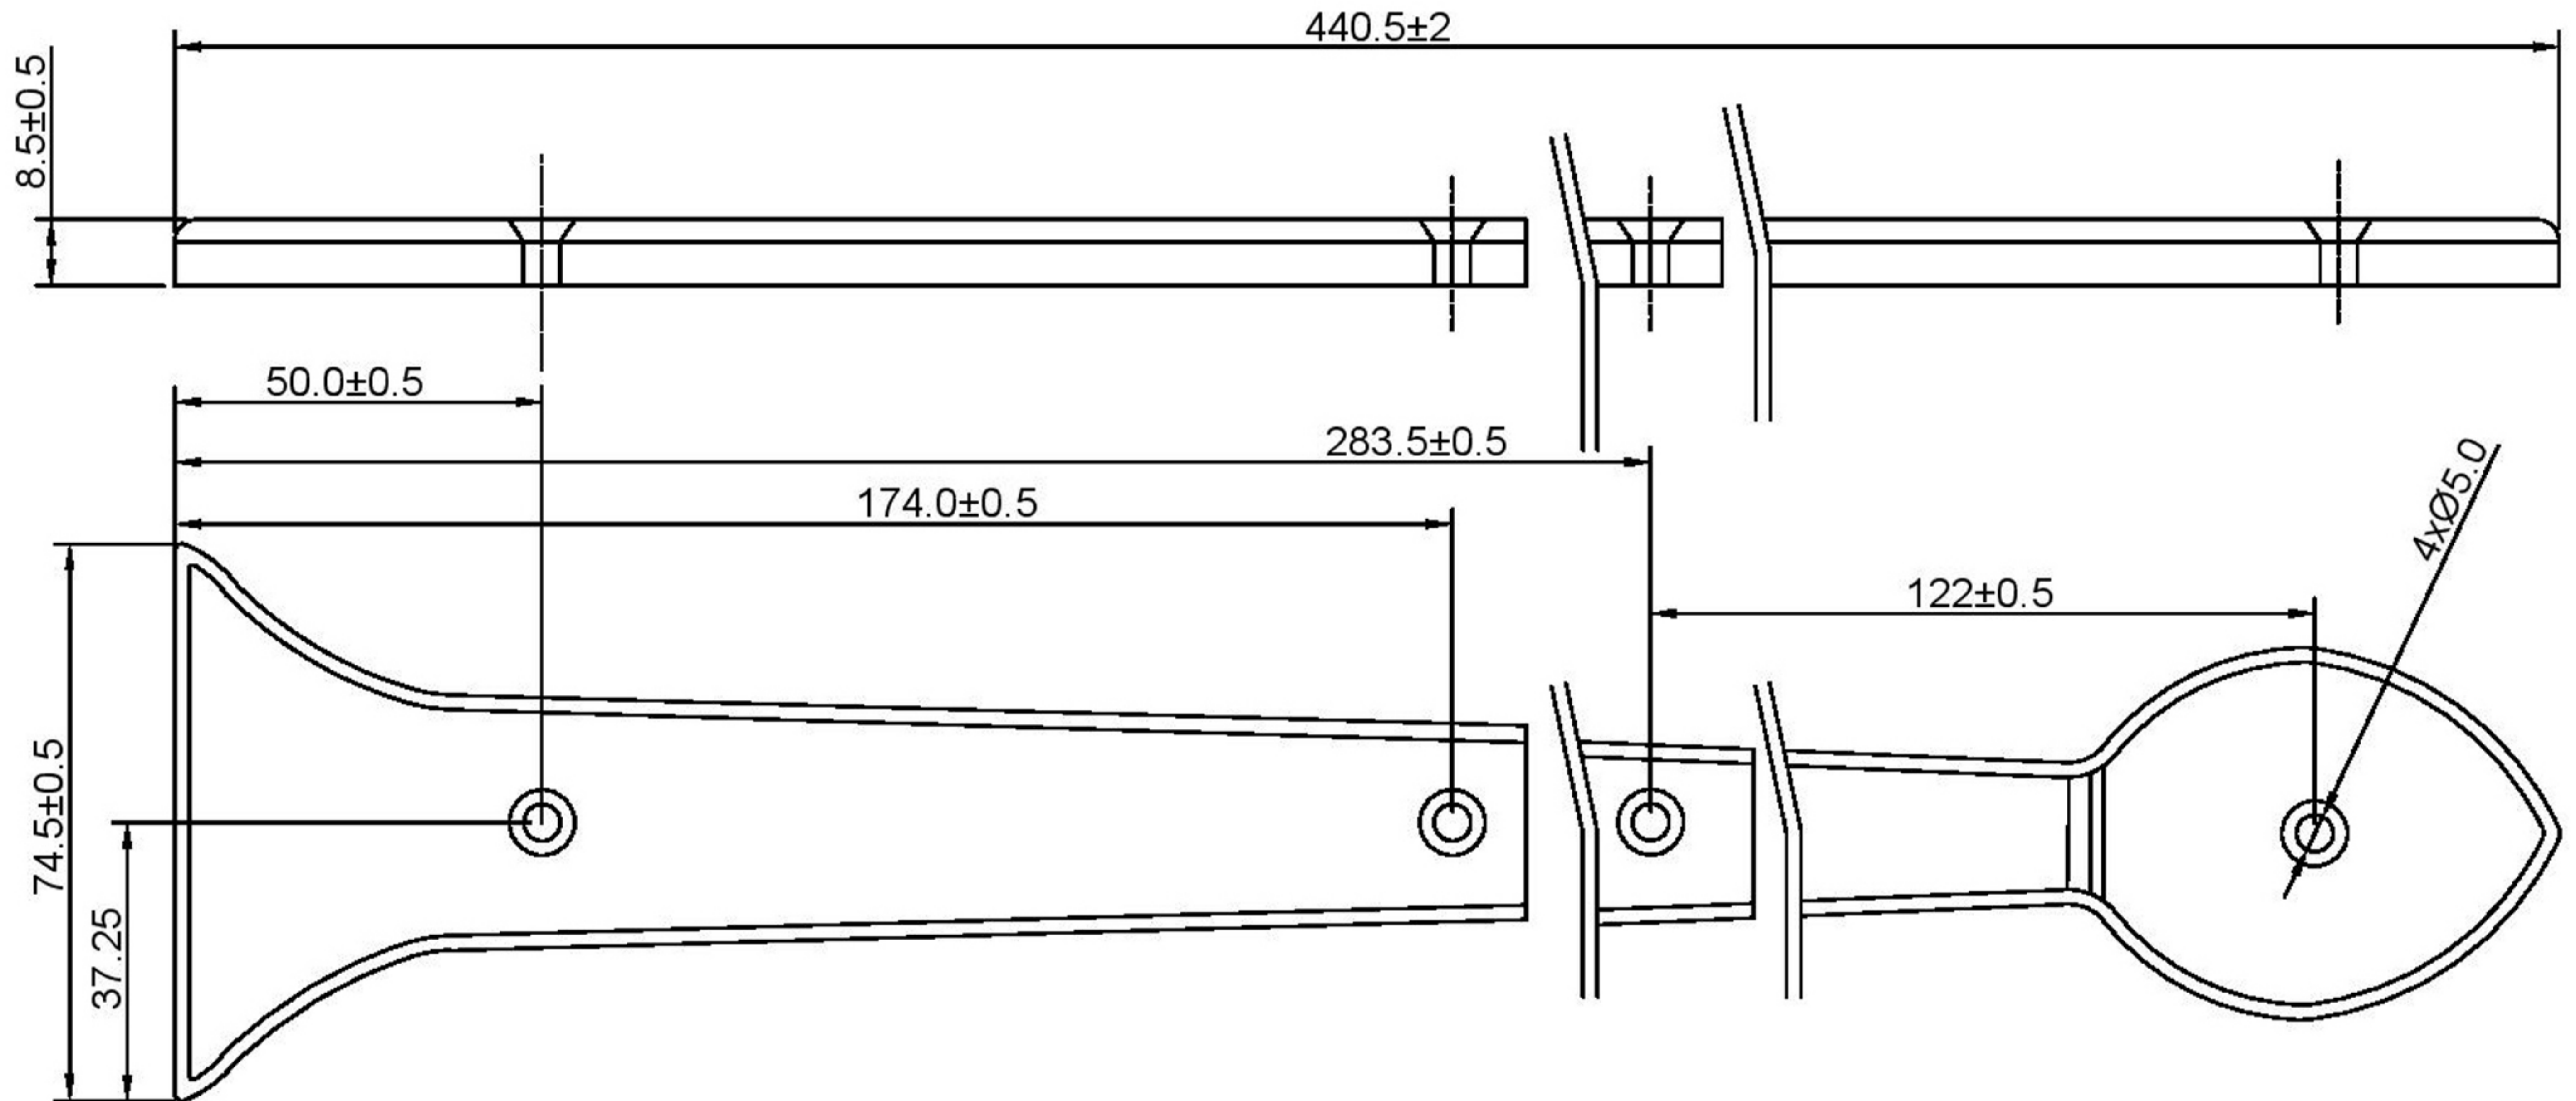

Cast Aluminum Decorative strap set 18"

"All rights reserved"

Note: All Dimensions are in MM