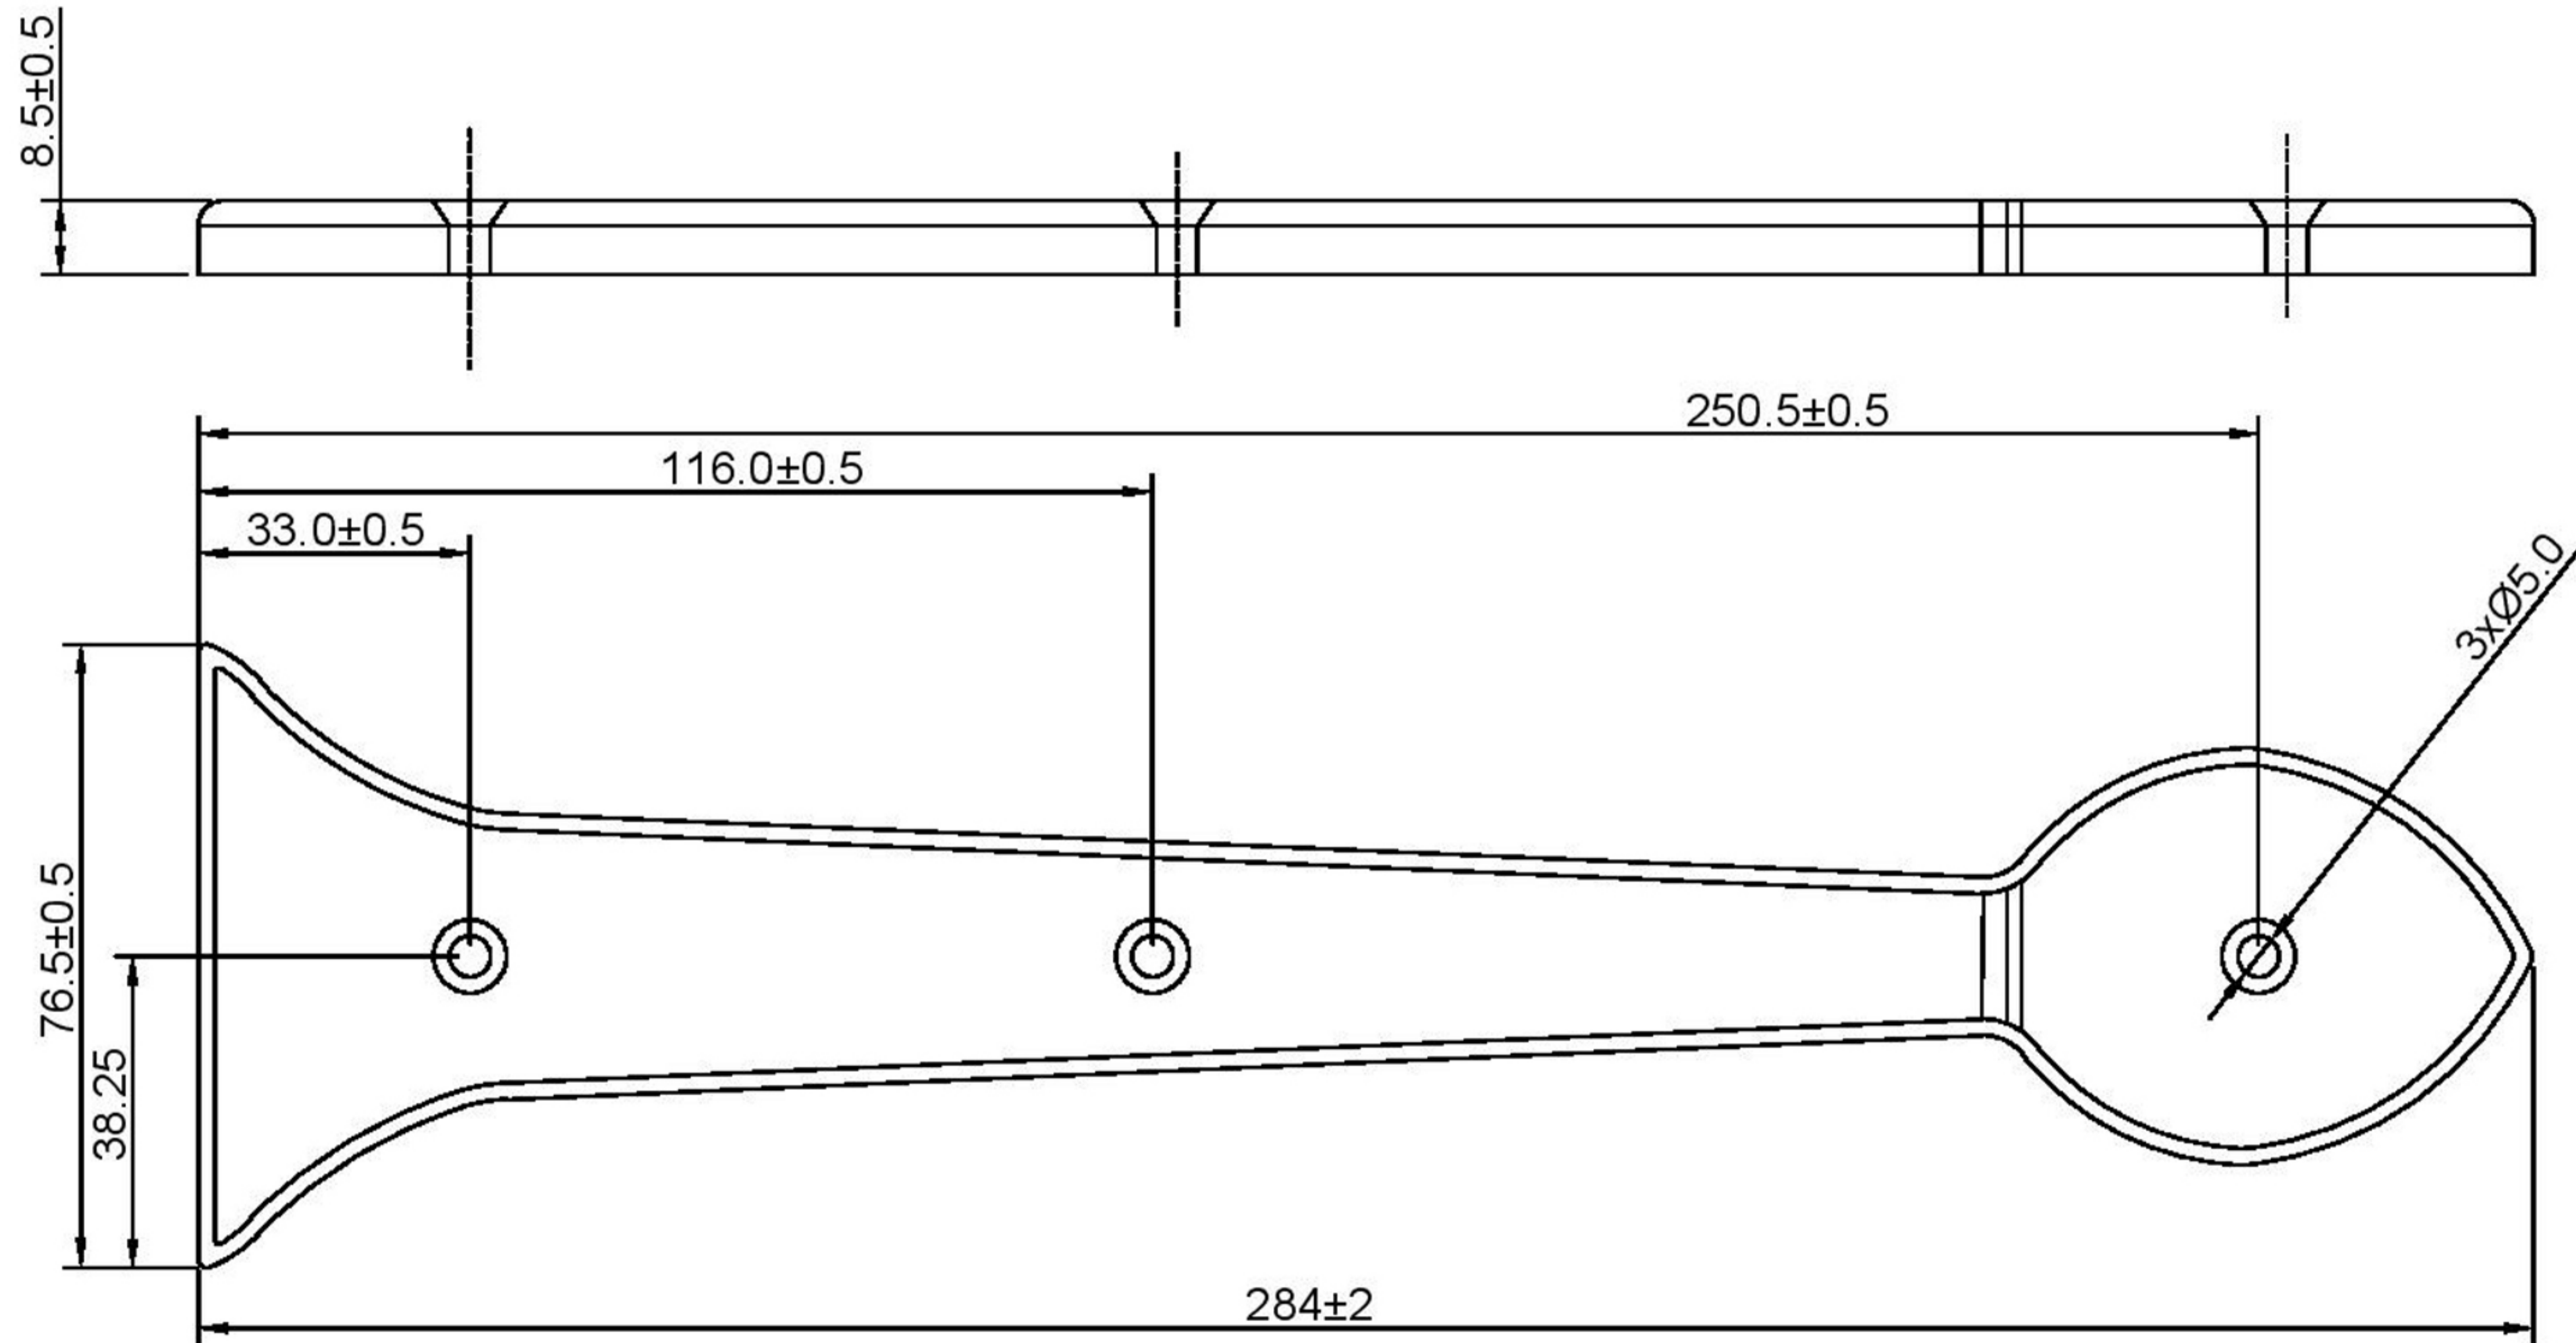

Cast Aluminum Decorative strap set 11"

"All rights reserved"

Note: All Dimensions are in MM