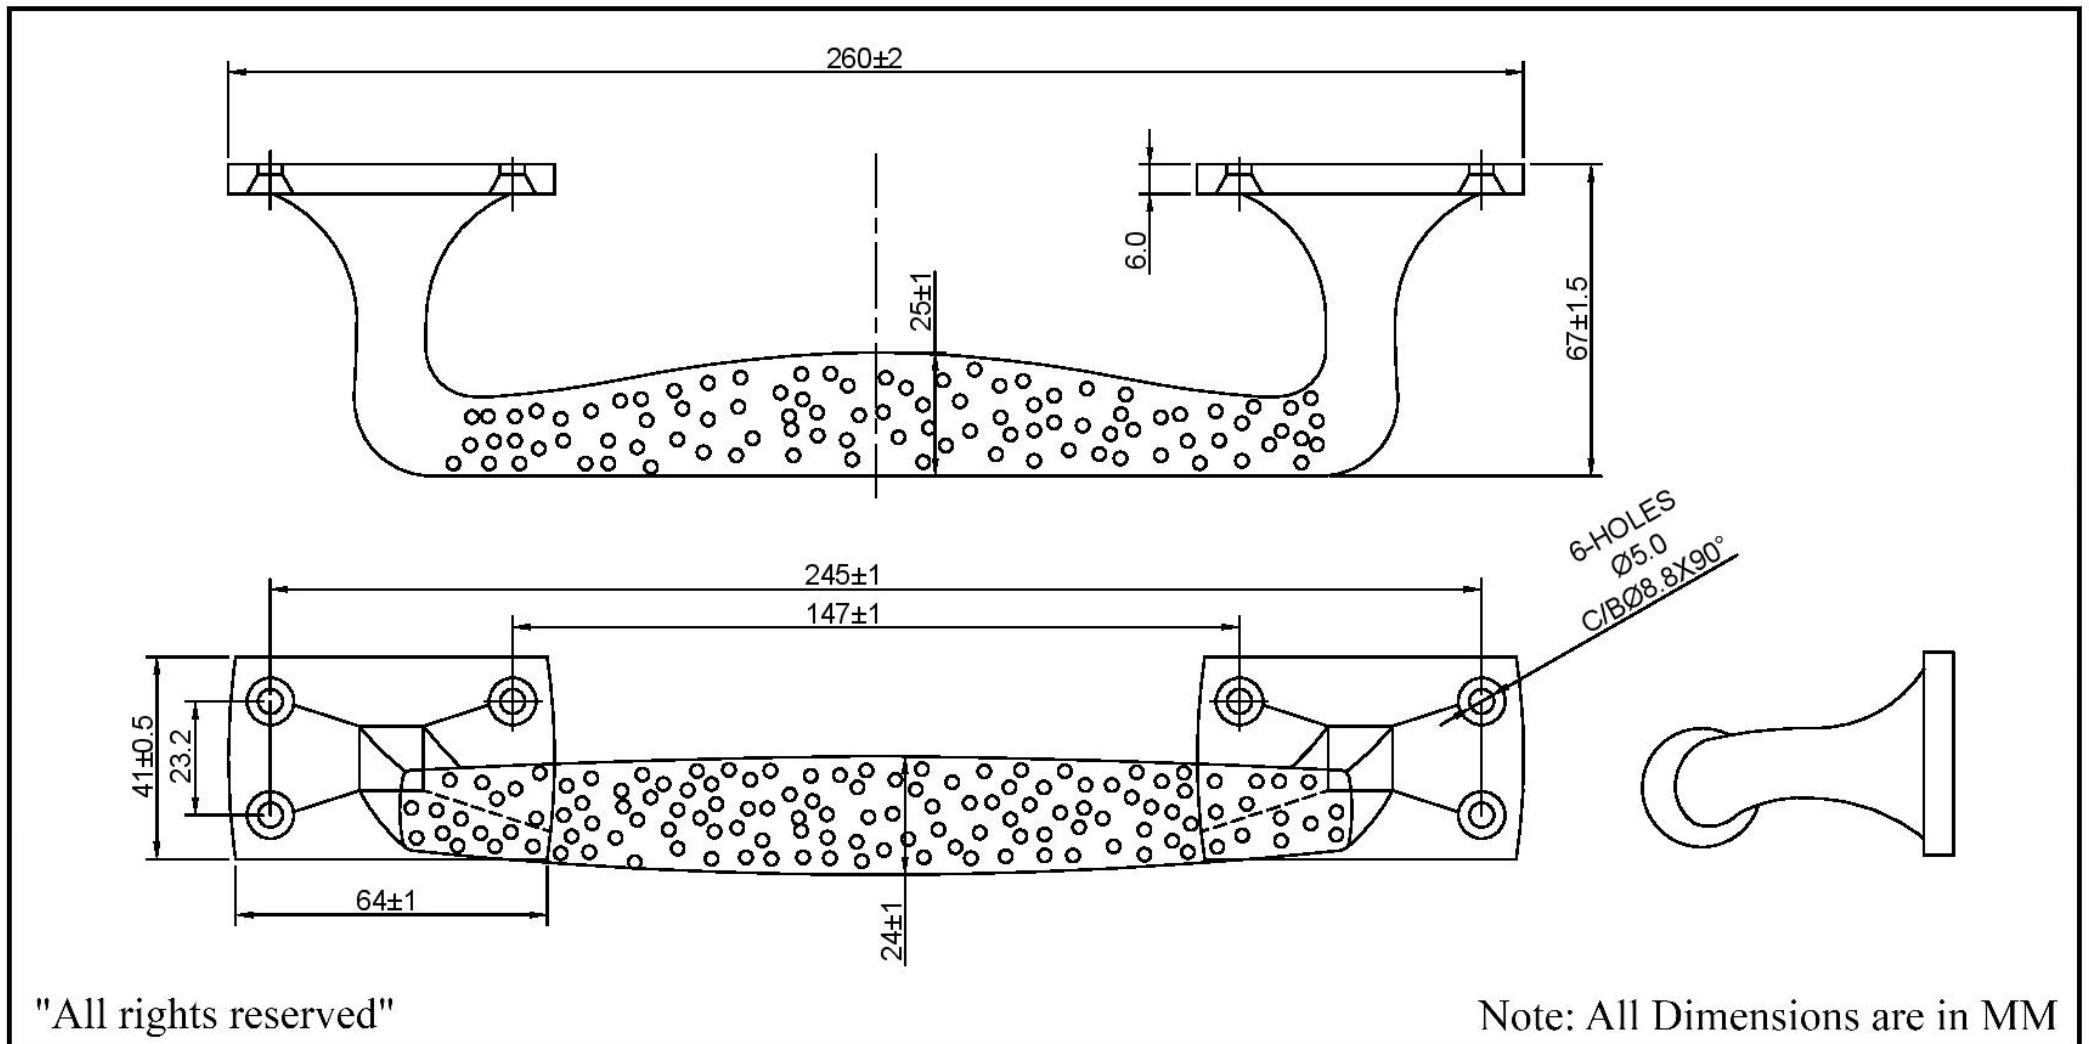

Cast Aluminum Gate handle

"All rights reserved"

Note: All Dimensions are in MM