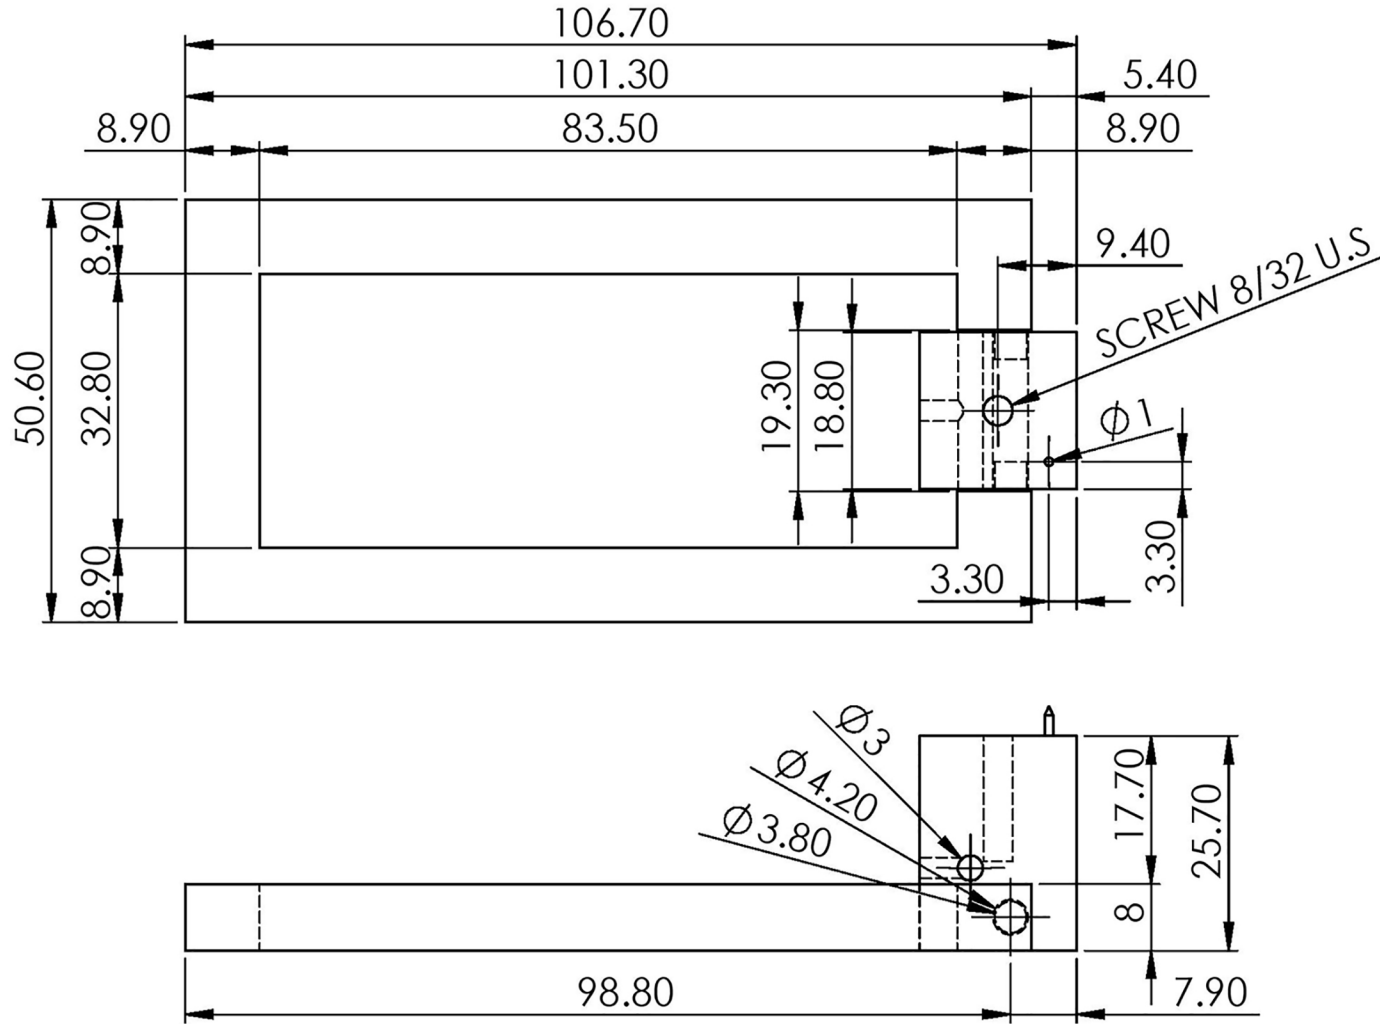

Ring Pull Rectangle 2" x 4"

"All rights reserved"

Note: All Dimensions are in MM