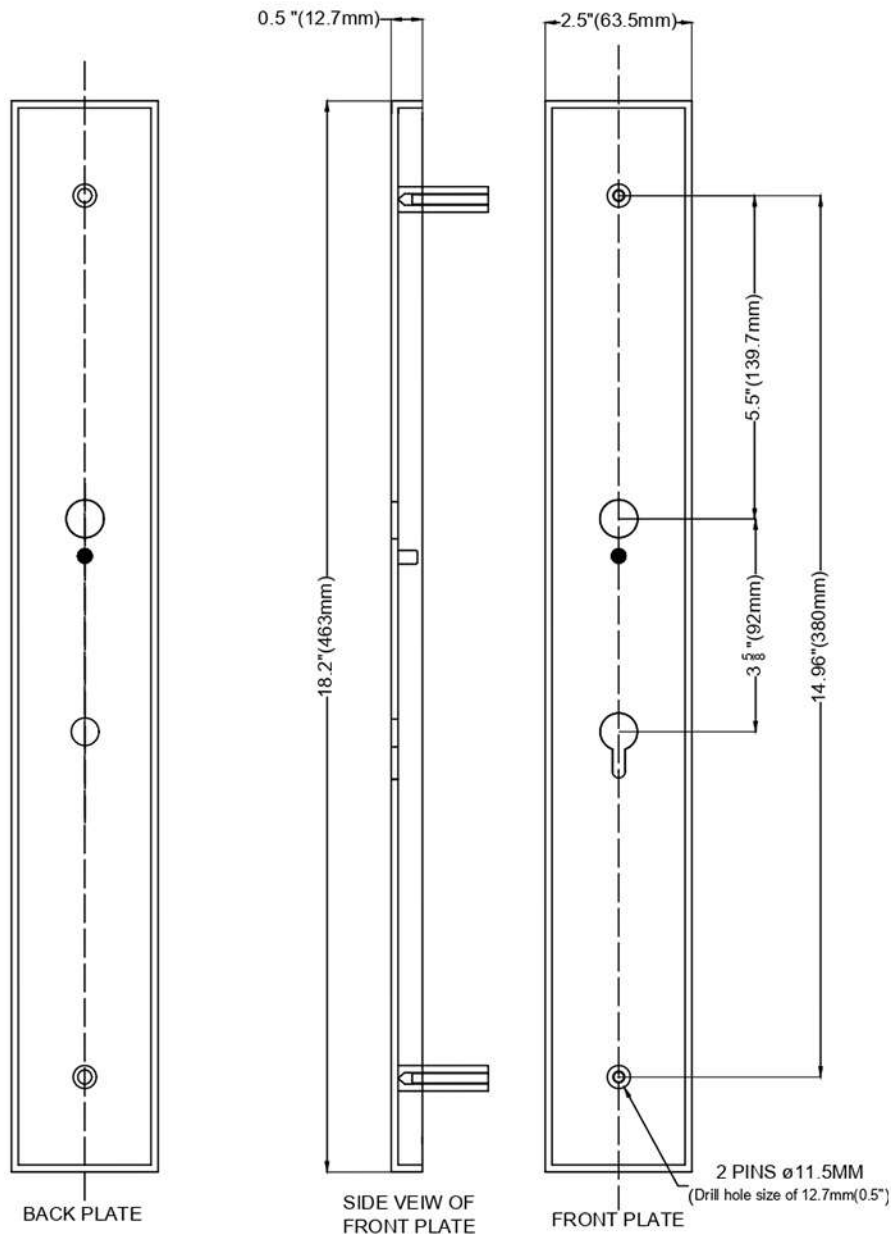

Multi point lock trim set Brass 18" x 2.5"

MULTI POINT TRIM SETS - BRASS

DESCRIPTION:

- 1- American cylinder hub above handle cc-3 5/8"
- 2- Door configuration no. 2 .
- 3- Single cylinder - two key, keyed alike.
- 4- Two screws - 42mm Long x M5 .
- 5- For standard door thickness 1 3/8"-2" (41.2~50.8mm).
- 6- Supplied with 8mm square spindle 95mm long.

Sand cast brass construction

MILANO / VERONA PLATE -18" , CC-380MM

"All rights reserved"

Note: All Dimensions are in MM