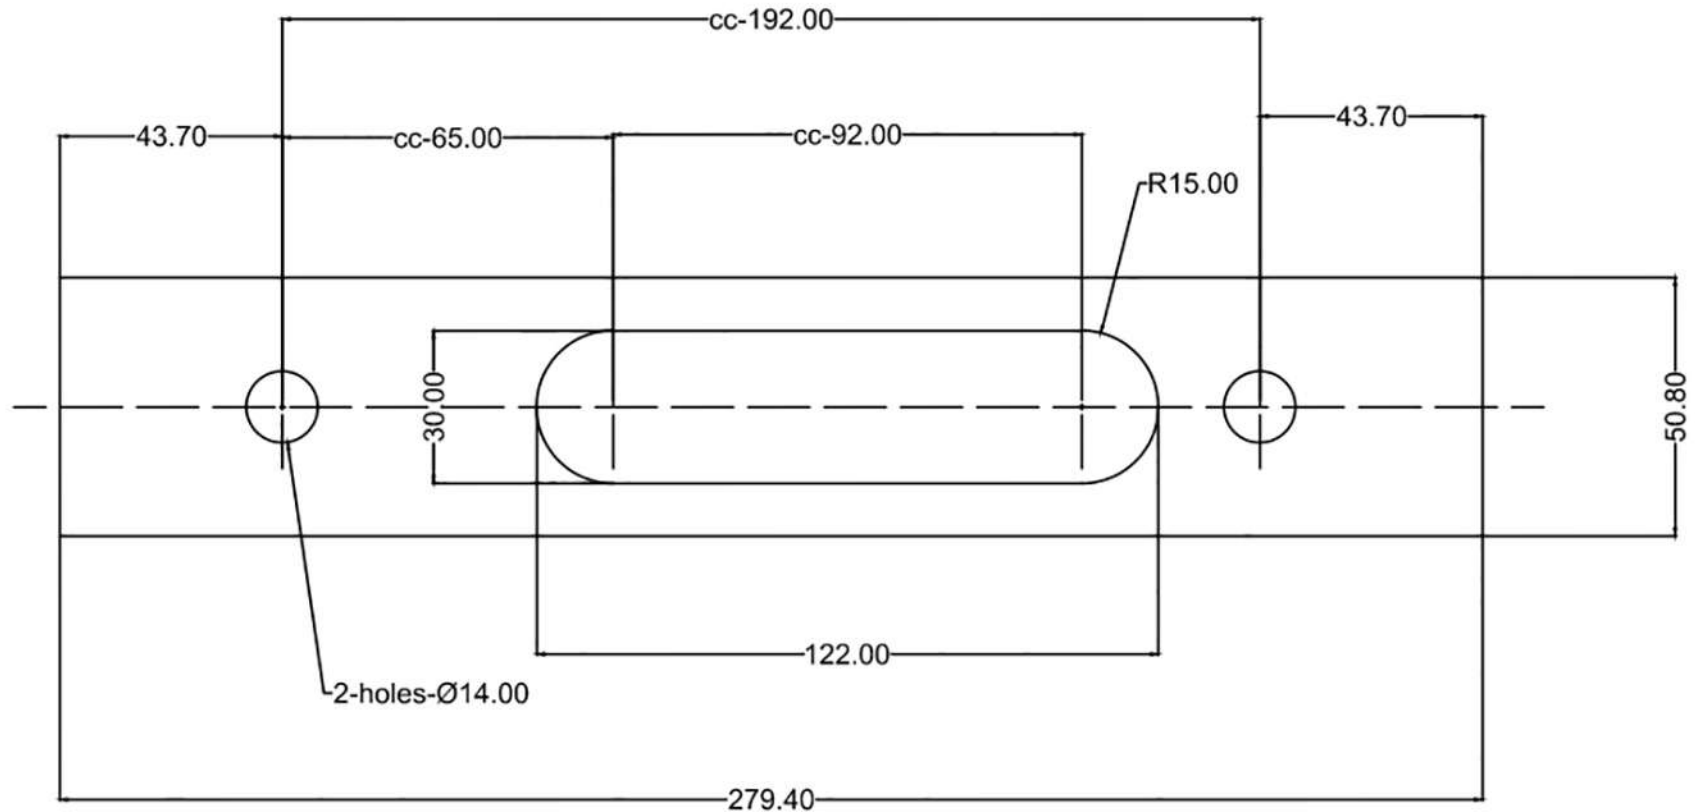

Multi point lock trim set Brass 11" x 2"

Part name: Template for Toscana/milano/verona  
plates-11"x2"-cc-192mm

"All rights reserved"

Note: All Dimensions are in MM