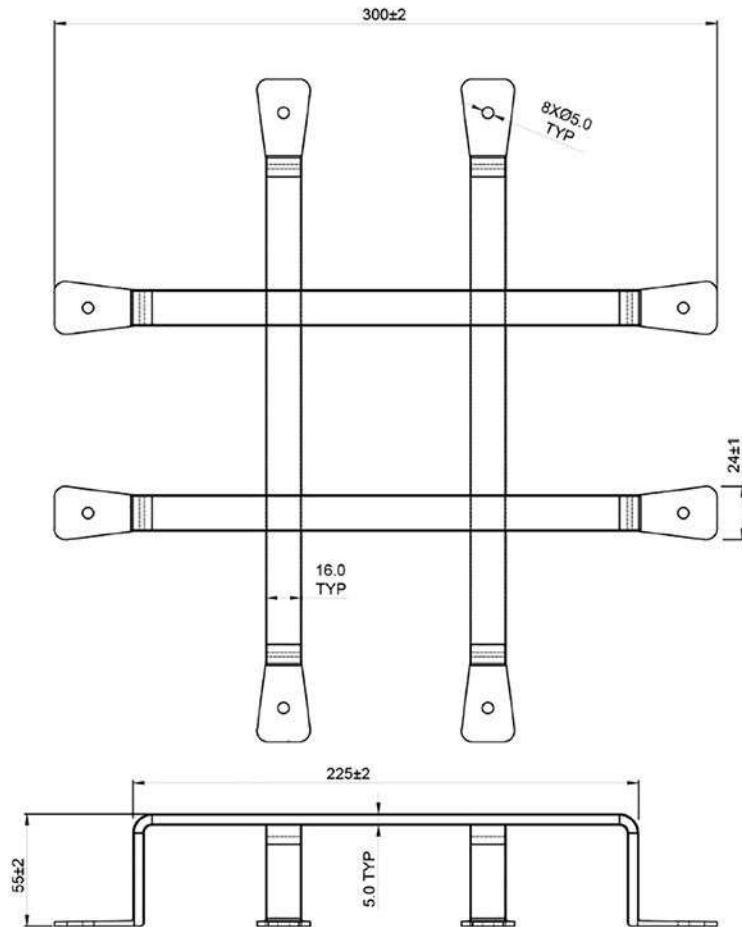

**Gate Speakeasy Grille Iron Single Square Design 107**

"All rights reserved"

Note: All Dimensions are in MM