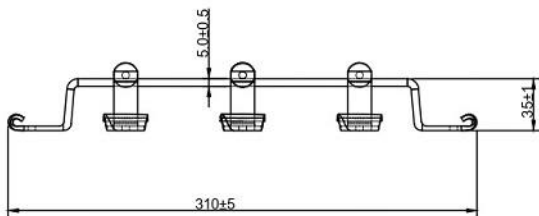

Gate Speakeasy Grille Iron Flat Bar Twist Design 105

PART NAME :- SPEAK EASY

"All rights reserved"

Note: All Dimensions are in MM