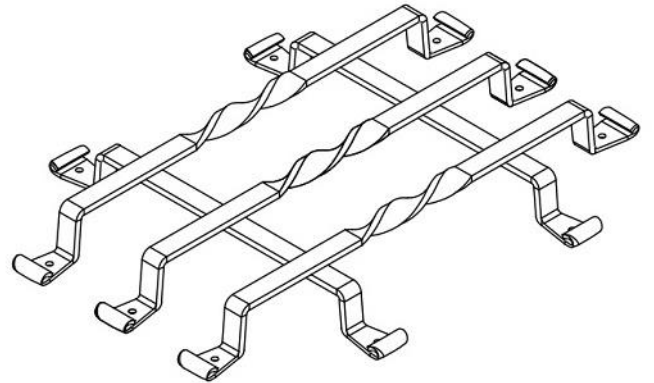

Gate Speakeasy Grille Iron Flat Bar Twist Design 105

PART NAME :- SPEAK EASY

"All rights reserved"

Note: All Dimensions are in MM