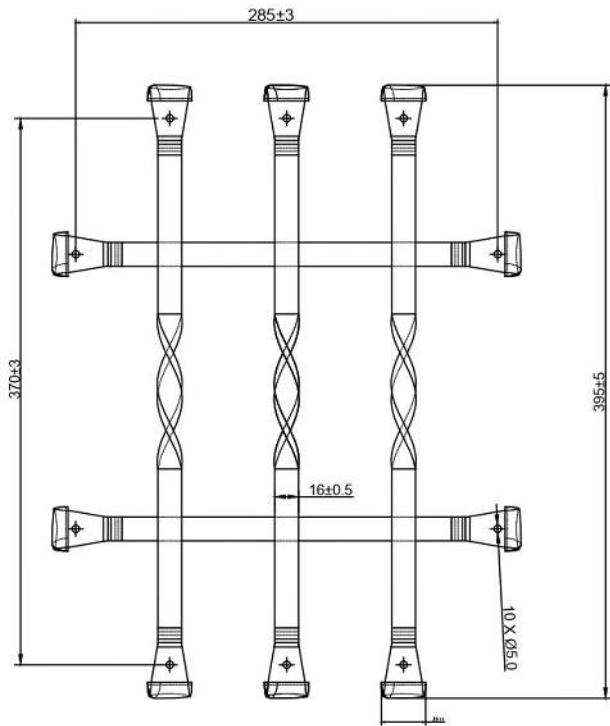

Gate Speakeasy Grille Iron Flat Bar Twist Design 105

PART NAME :- SPEAK EASY

"All rights reserved"

Note: All Dimensions are in MM