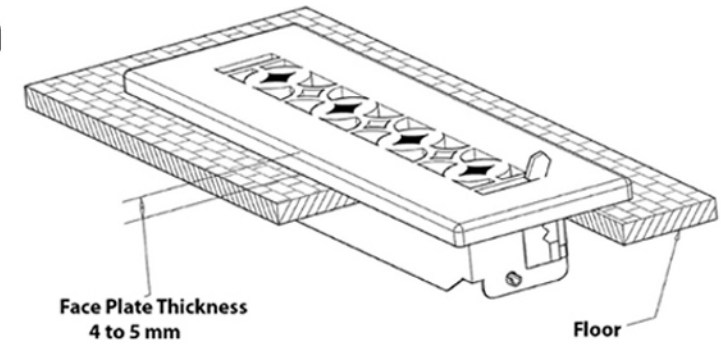

Floor register product detail

PRIMA FLOOR REGISTER - SIZES 4"X10"

SIZE IN INCHES	SIZE IN MM	FACE PLATE OUTER LENGTH 'B' (MM)	FACE PLATE OUTER LENGTH 'B' (INCHES)	FACE PLATE OUTER WIDTH 'A' (MM)	FACE PLATE OUTER WIDTH 'A' (INCHES)	OPENING LENGTH INNER D	OPENING WIDTH INNER 'C'	FACE PLATE THICKNESS	DAMPER DEPTH	MODEL NUMBER
4"X10"	100 X250 MM	295 MM	11.60"	140 MM	5.50"	260 MM	100 MM	4 to 5 MM	40 MM	VR 100
4"X10"	100 X250 MM	290 MM	11.42"	138 MM	5.43"	260 MM	100 MM	4 to 5 MM	40 MM	VR 102
4"X10"	100 X250 MM	297 MM	11.70"	145 MM	5.70"	260 MM	100 MM	4 to 5 MM	40 MM	VR 109

"All rights reserved"

Note : Hand made item may have variations of sizes 3% to 5%

Note: All Dimensions are in MM