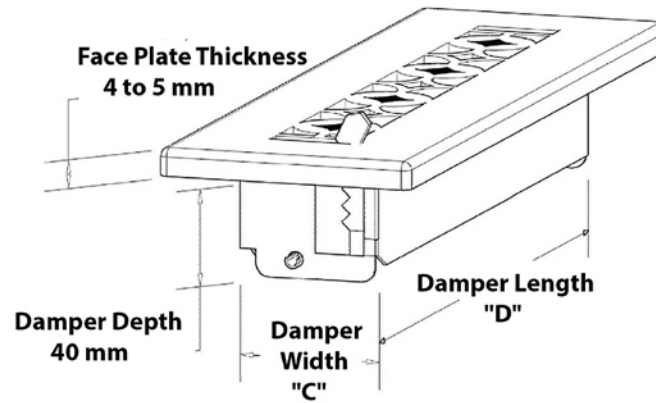

Floor register product detail

PRIMA FLOOR REGISTER - SIZES 4"X10"

SIZE IN INCHES	SIZE IN MM	FACE PLATE OUTER LENGTH 'B' (MM)	FACE PLATE OUTER LENGTH 'B' (INCHES)	FACE PLATE OUTER WIDTH 'A' (MM)	FACE PLATE OUTER WIDTH 'A' (INCHES)	OPENING LENGTH INNER D	OPENING WIDTH INNER 'C'	FACE PLATE THICKNESS	DAMPER DEPTH	MODEL NUMBER
4"X10"	100 X250 MM	295 MM	11.60"	140 MM	5.50"	260 MM	100 MM	4 to 5 MM	40 MM	VR 100
4"X10"	100 X250 MM	290 MM	11.42"	138 MM	5.43"	260 MM	100 MM	4 to 5 MM	40 MM	VR 102
4"X10"	100 X250 MM	297 MM	11.70"	145 MM	5.70"	260 MM	100 MM	4 to 5 MM	40 MM	VR 109

"All rights reserved"

Note : Hand made item may have variations of sizes 3% to 5%

Note: All Dimensions are in MM