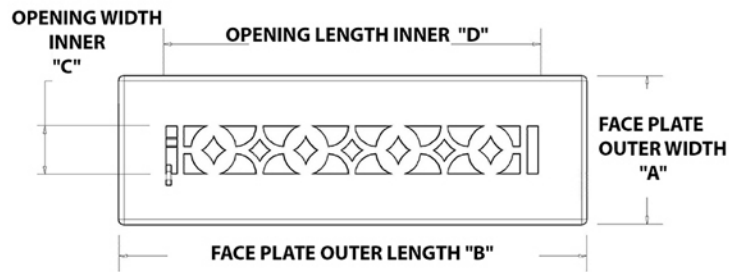

Floor register product detail

PRIMA FLOOR REGISTER - SIZES 4"X10"

SIZE IN INCHES	SIZE IN MM	FACE PLATE OUTER LENGTH 'B' (MM)	FACE PLATE OUTER LENGTH 'B' (INCHES)	FACE PLATE OUTER WIDTH 'A' (MM)	FACE PLATE OUTER WIDTH 'A' (INCHES)	OPENING LENGTH INNER D	OPENING WIDTH INNER 'C'	FACE PLATE THICKNESS	DAMPER DEPTH	MODEL NUMBER
4"X10"	100 X250 MM	295 MM	11.60"	140 MM	5.50"	260 MM	100 MM	4 to 5 MM	40 MM	VR 100
4"X10"	100 X250 MM	290 MM	11.42"	138 MM	5.43"	260 MM	100 MM	4 to 5 MM	40 MM	VR 102
4"X10"	100 X250 MM	297 MM	11.70"	145 MM	5.70"	260 MM	100 MM	4 to 5 MM	40 MM	VR 109

"All rights reserved"

Note : Hand made item may have variations of sizes 3% to 5%

Note: All Dimensions are in MM