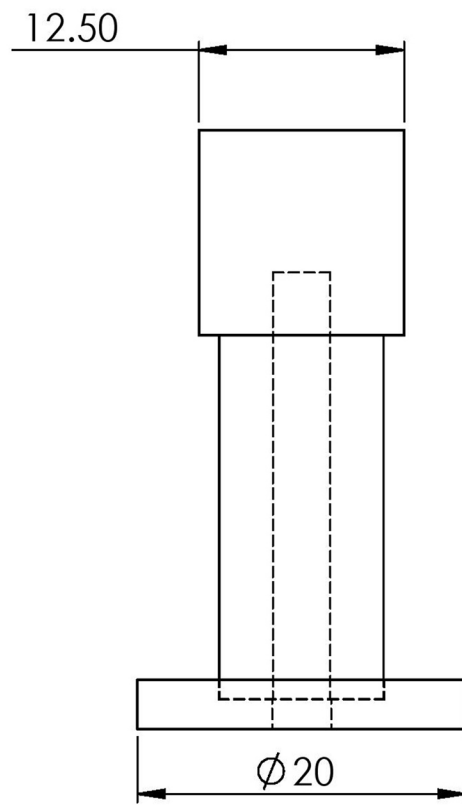

Cabinet Knob Square (T style): 12 mm Bar

"All rights reserved"

Note: All Dimensions are in MM