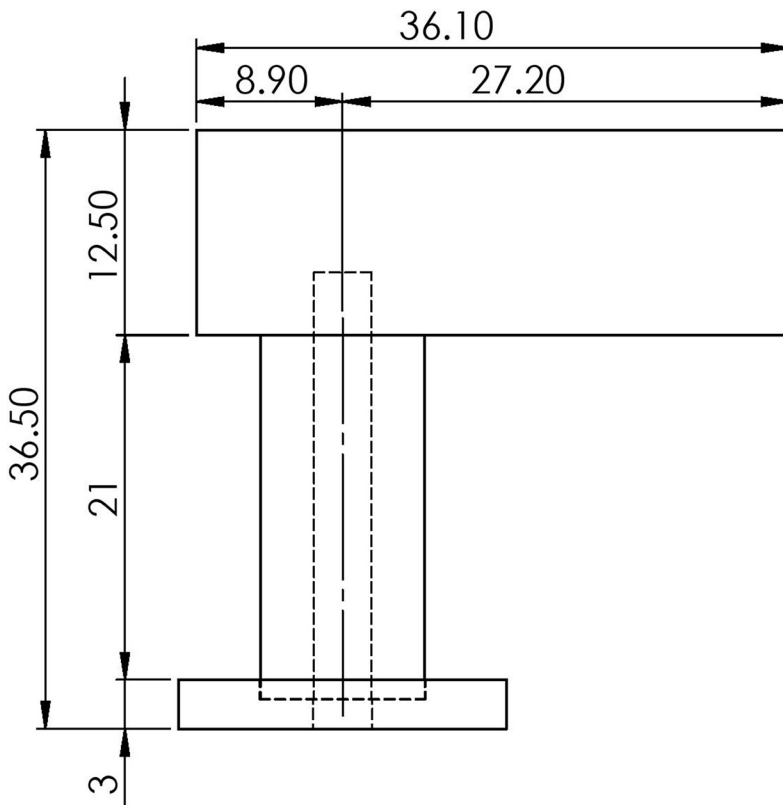

Cabinet Knob Square (T style): 12 mm Bar

"All rights reserved"

Note: All Dimensions are in MM