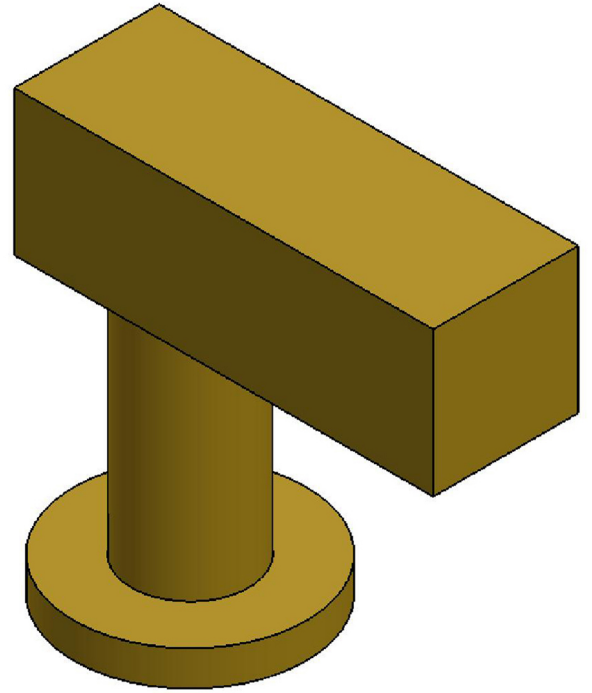

Cabinet Knob Square (T style): 12 mm Bar

"All rights reserved"

Note: All Dimensions are in MM