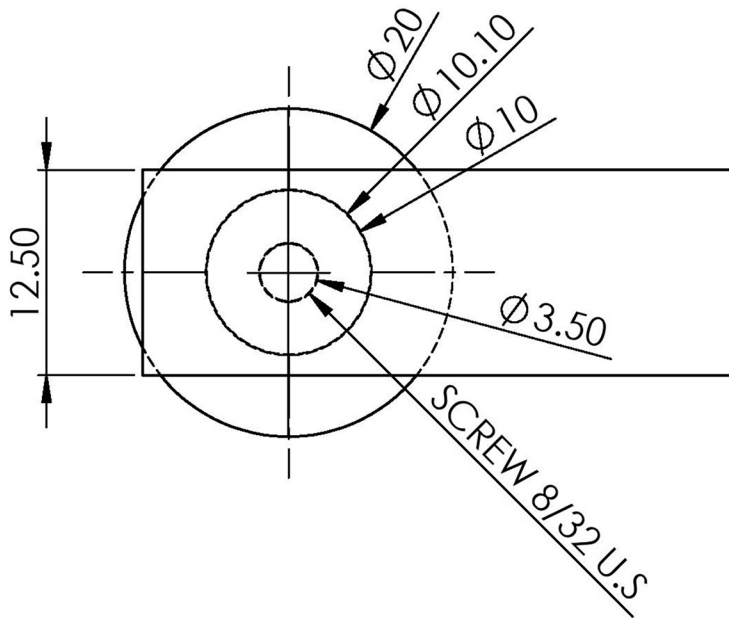

Cabinet Knob Square (T style): 12 mm Bar

"All rights reserved"

Note: All Dimensions are in MM