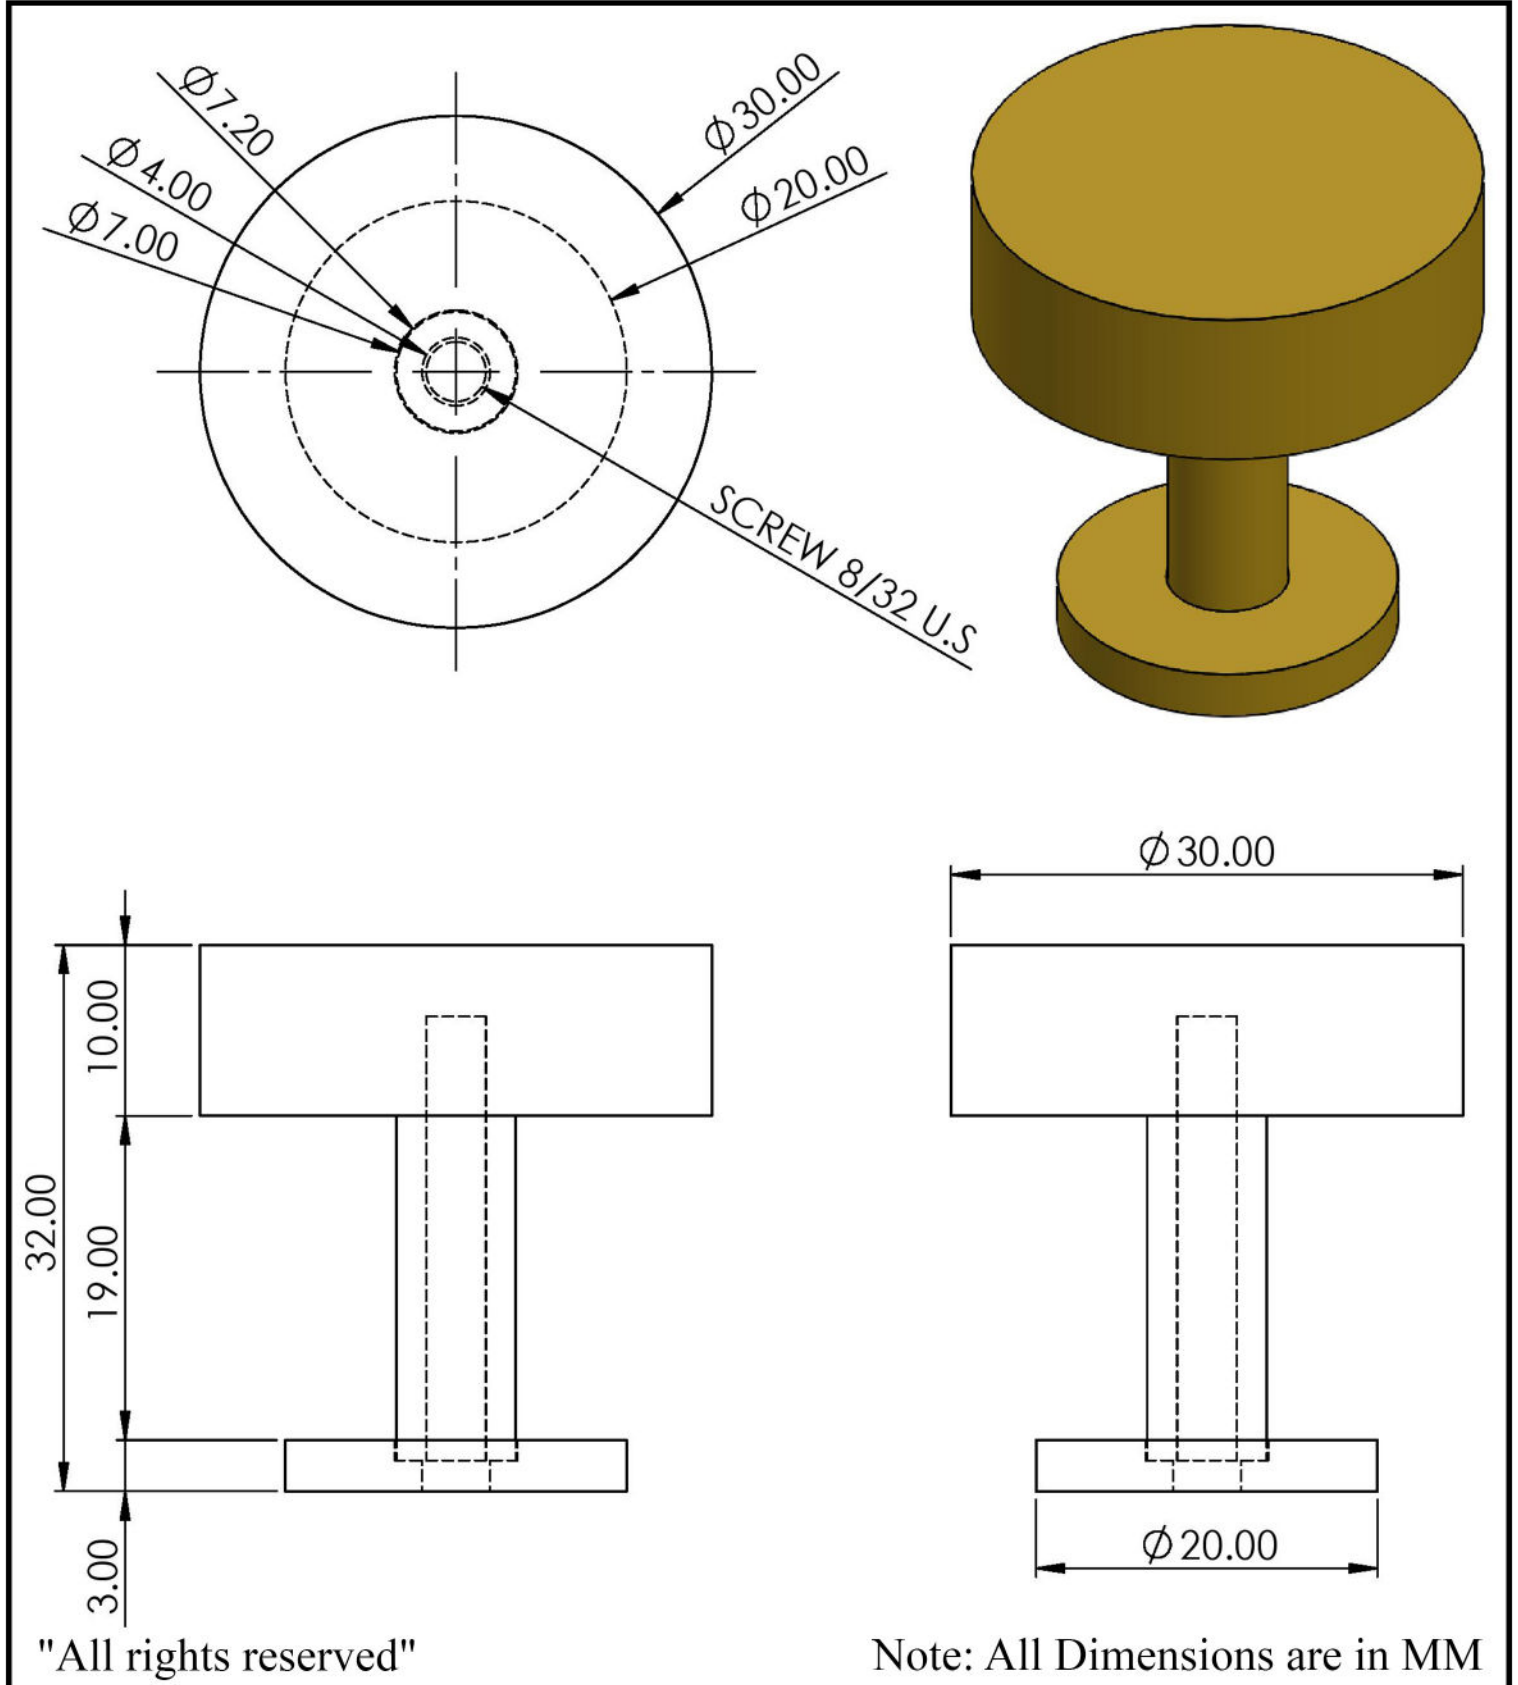

Cabinet Knob Round (Disk style): 30 mm

"All rights reserved"

Note: All Dimensions are in MM