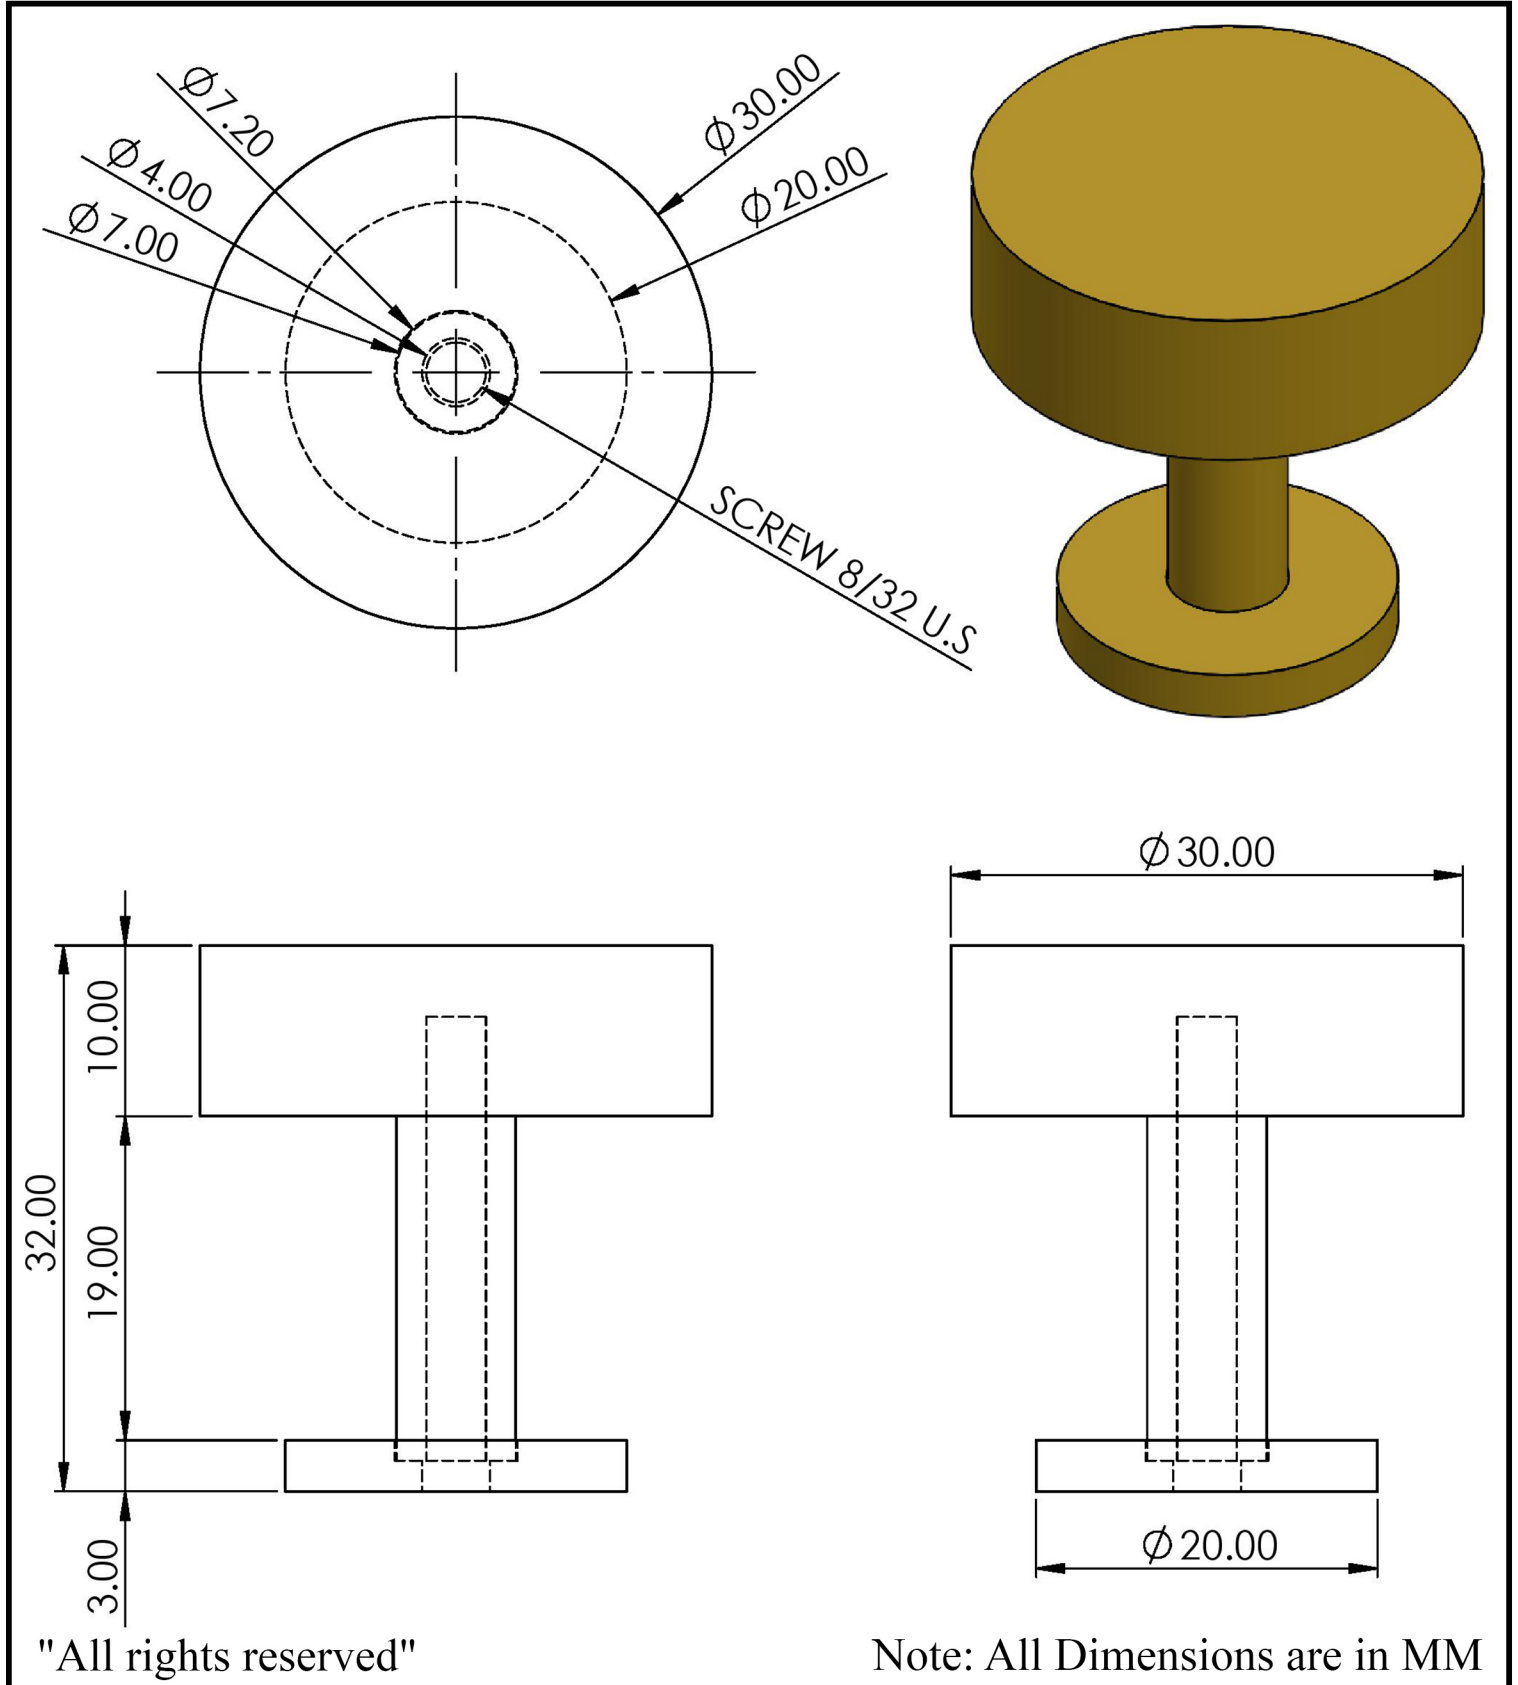

**Cabinet Knob Round (Disk style): 30 mm**

"All rights reserved"

Note: All Dimensions are in MM