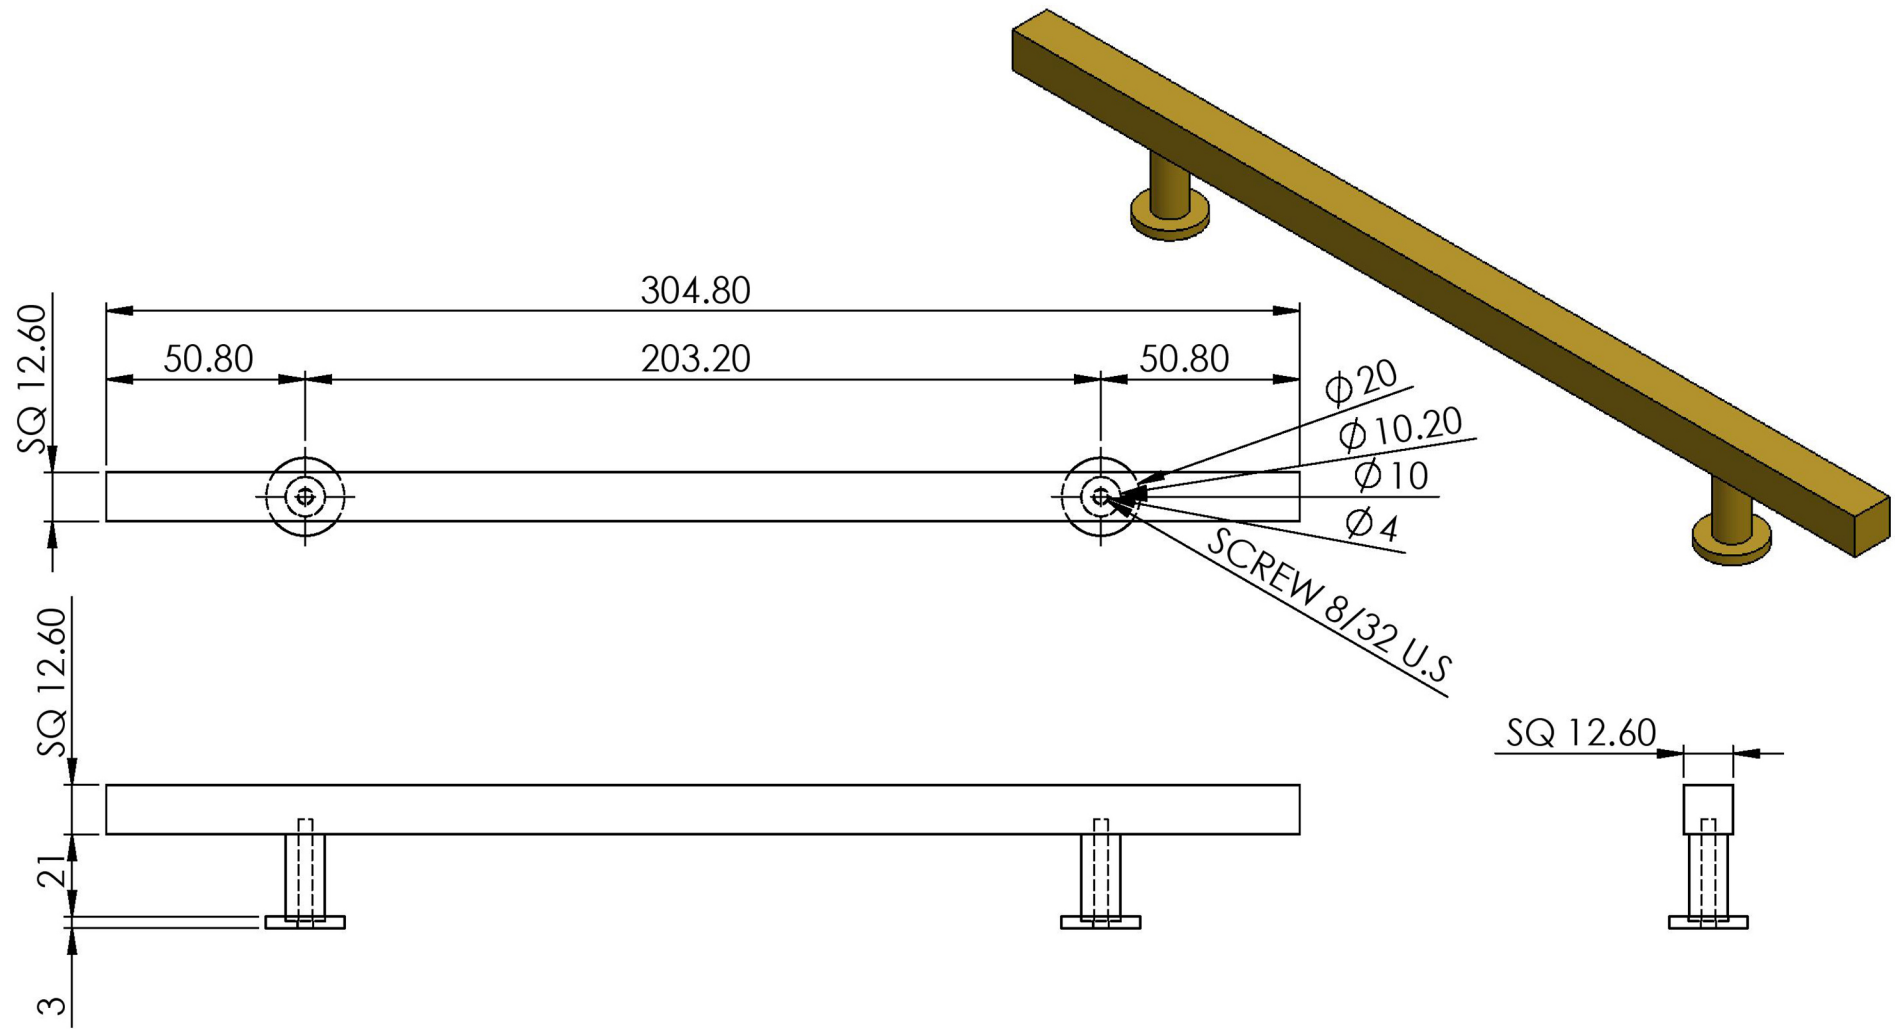

**Cabinet Handle Pull Square Bar 12"**

"All rights reserved"

Note: All Dimensions are in MM