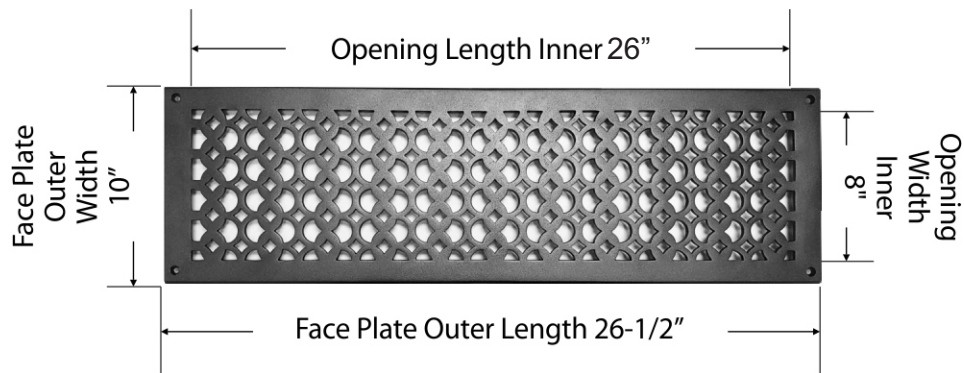

Air Return Grill:
Size 8"x26"

Model:
VR-100

Design:
Tudor Mashroom

Metal:
Cast Iron Air Return Grill

Available Colors:
Black, Brown & White

AIR RETURN GRILL 8"x24"

| | | |
|-------------------------|---------|---------|
| Duct | Opening | 8"x26" |
| Outer Face Plate | Length | 26-1/2" |
| Outer Face Plate | Width | 10" |

Comes with Countersunk holes and matching screws