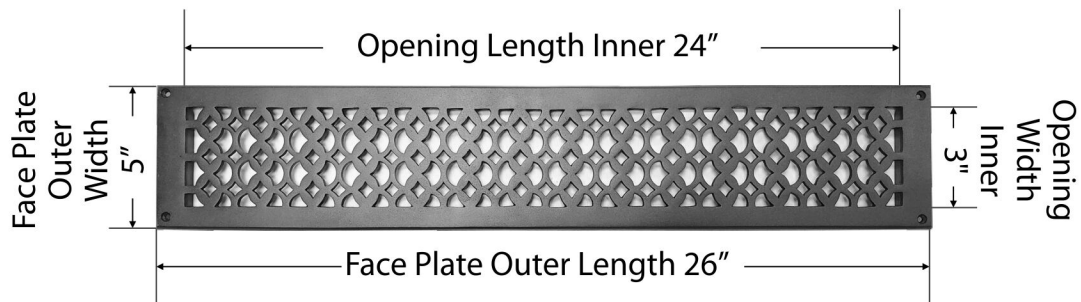

Air Return Grill:
Size 3"x24"

Model:
VR-100

Design:
Tudor Mashroom

Metal:
Cast Aluminum & Cast Iron

Available Colors:
Black, Brown & White

AIR RETURN GRILL 3"x24"

Duct	Opening	3"x24"
Outer Face Plate	Length	26"
Outer Face Plate	Width	5"

Comes with Countersunk holes and matching screws

"All rights reserved" | **Note:** Hand Made item may have variations of sizes 3% to 5% | **Note:** Not to Scale