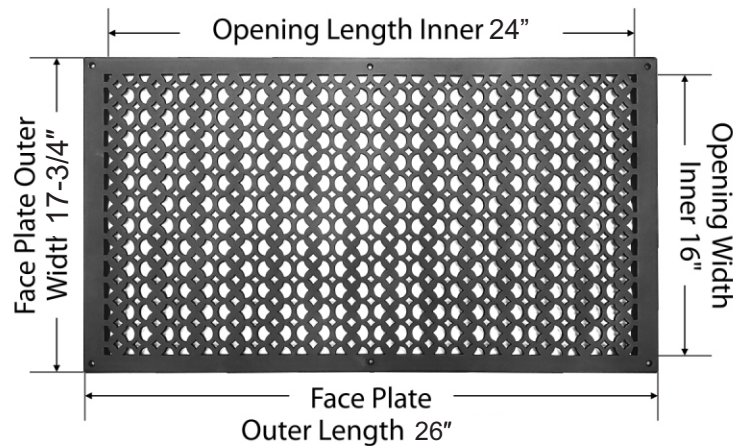

Air Return Grill:
Size 16"x24"

Model:
VR-100

Design:
Tudor Mashroom

Metal:
Cast Aluminum & Cast Iron

Available Colors:
Black, Brown & White

AIR RETURN GRILL 16"x30"

Duct	Opening	16"x24"
Outer Face Plate	Length	17-3/4"
Outer Face Plate	Width	26"

Comes with Countersunk holes and matching screws

"All rights reserved" | **Note:** Hand Made item may have variations of sizes 3% to 5% | **Note:** Not to Scale