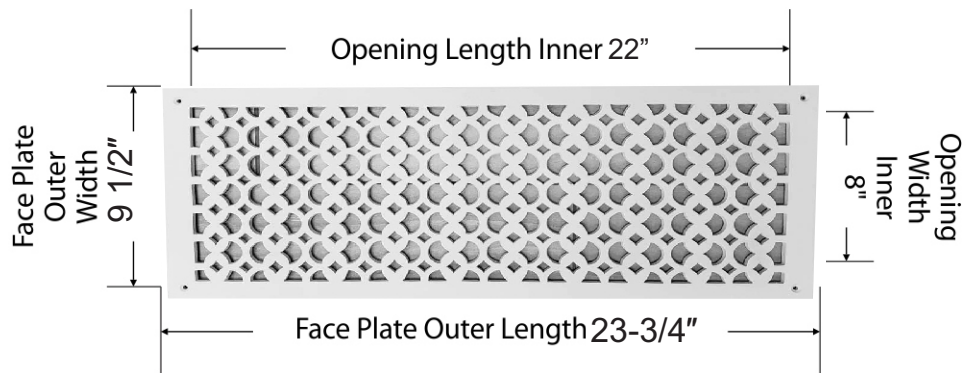

Air Return Grill:
Size 8"x22"

Model:
VR-100

Design:
Tudor Mashroom

Metal:
Cast Iron Air Return Grill

Available Colors:
Black, Brown & White

AIR RETURN GRILL 8"x24"

Duct	Opening	8"x22"
Outer Face Plate	Length	9 1/2"
Outer Face Plate	Width	23-3/4"

Comes with Countersunk holes and matching screws