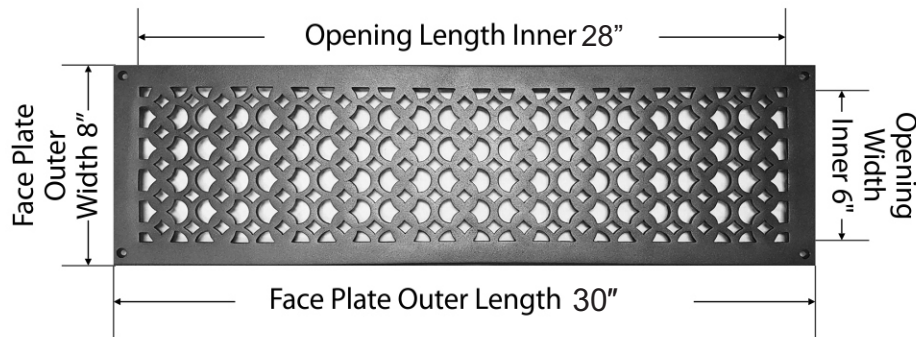

Air Return Grill:
Size 6"x28"

Model:
VR-100

Design:
Tudor Mashroom

Metal:
Cast Iron Air Return Grill

Available Colors:
Black, Brown & White

AIR RETURN GRILL 6"x26"

Duct	Opening	6"x28"
Outer Face Plate	Length	8"
Outer Face Plate	Width	30"

Comes with Countersunk holes and matching screws

"All rights reserved" | **Note:** Hand Made item may have variations of sizes 3% to 5% | **Note:** Not to Scale