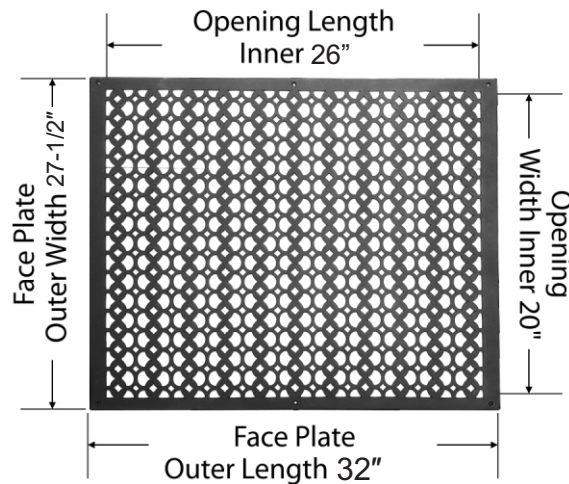

Air Return Grill:
Size 26"x30"

Model:
VR-100

Design:
Tudor Mashroom

Metal:
Cast Iron Air Return Grill

Available Colors:
Black, Brown & White

AIR RETURN GRILL 26"x30"

Duct	Opening	26"x30"
Outer Face Plate	Length	27-1/2"
Outer Face Plate	Width	32"

Comes with Countersunk holes and matching screws

"All rights reserved" | **Note:** Hand Made item may have variations of sizes 3% to 5% | **Note:** Not to Scale