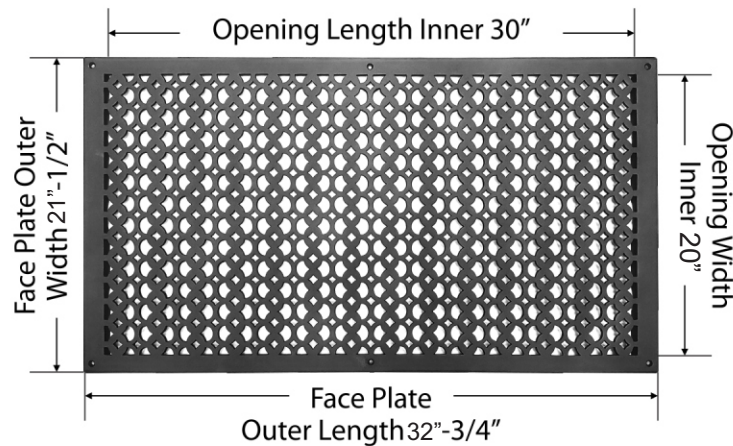

Air Return Grill:
Size 20"x30"

Model:
VR-100

Design:
Tudor Mashroom

Metal:
Cast Iron Air Return Grill

Available Colors:
Black, Brown & White

AIR RETURN GRILL 20"x30"

Duct	Opening	20"x30"
Outer Face Plate	Length	21-3/4"
Outer Face Plate	Width	32-1/2"

Comes with Countersunk holes and matching screws

"All rights reserved" | **Note:** Hand Made item may have variations of sizes 3% to 5% | **Note:** Not to Scale