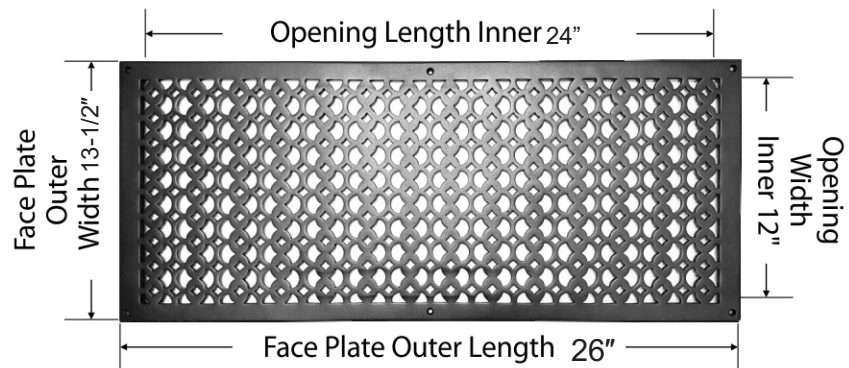

Air Return Grill:
Size 12"x24"

Model:
VR-100

Design:
Tudor Mashroom

Metal:
Cast Aluminum & Cast Iron

Available Colors:
Black, Brown & White

AIR RETURN GRILL 12"x24"

Duct	Opening	12"x24"
Outer Face Plate	Length	13-1/2"
Outer Face Plate	Width	26"

Comes with Countersunk holes and matching screws

"All rights reserved" | **Note:** Hand Made item may have variations of sizes 3% to 5% | **Note:** Not to Scale